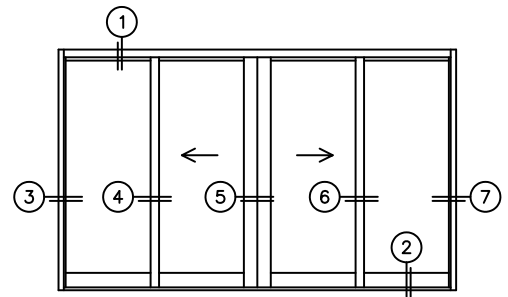

FLEETWOOD
WINDOWS & DOORS
FleetwoodUSA.com

NORWOOD 3070EX M/S
OXIXO CUSTOM CONFIGURATION
NO SCREENS

ORDER NO.:

ITEM NO.:

REQUIRED DEALER INFO.

A(NET FRAME WIDTH)

B(NET FRAME HEIGHT)

SILL PAN HEIGHT (INTERIOR LEG)
(3/4", 1-1/16", 1-7/16" OR 1-7/8")

(USE RULER TO SCALE DIMENSIONS IN INCHES)

SCALE: 1/4

NOTES:

OXIXO DOOR SHOWN