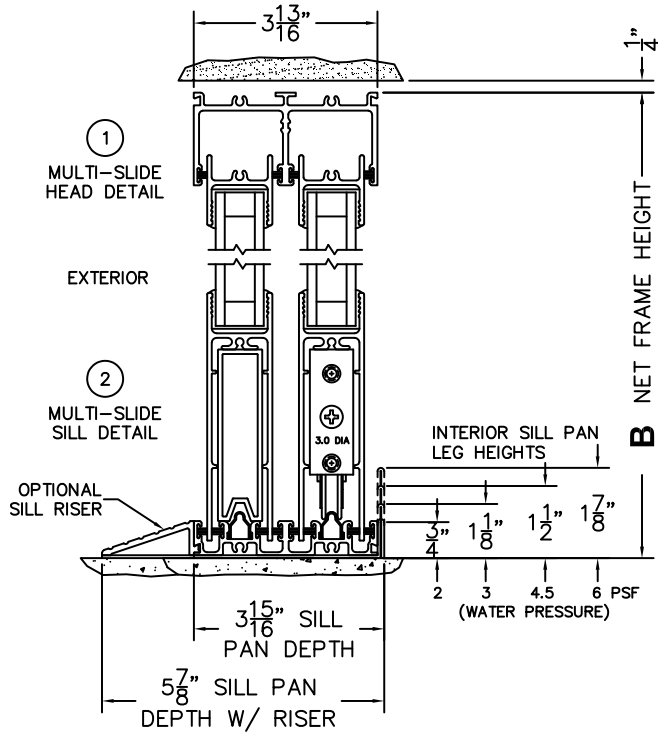

FLEETWOOD
WINDOWS & DOORS
FleetwoodUSA.com

NORWOOD 3070EX M/S
OXIXO CUSTOM CONFIGURATION
NO SCREENS

ORDER NO.:

ITEM NO.:

REQUIRED DEALER INFO.

A(NET FRAME WIDTH)

B(NET FRAME HEIGHT)

SILL PAN HEIGHT (INTERIOR LEG)
(3/4", 1-1/16", 1-7/16" OR 1-7/8")

(USE RULER TO SCALE DIMENSIONS IN INCHES)

SCALE: 1/4

NOTES:

OXIXO DOOR SHOWN