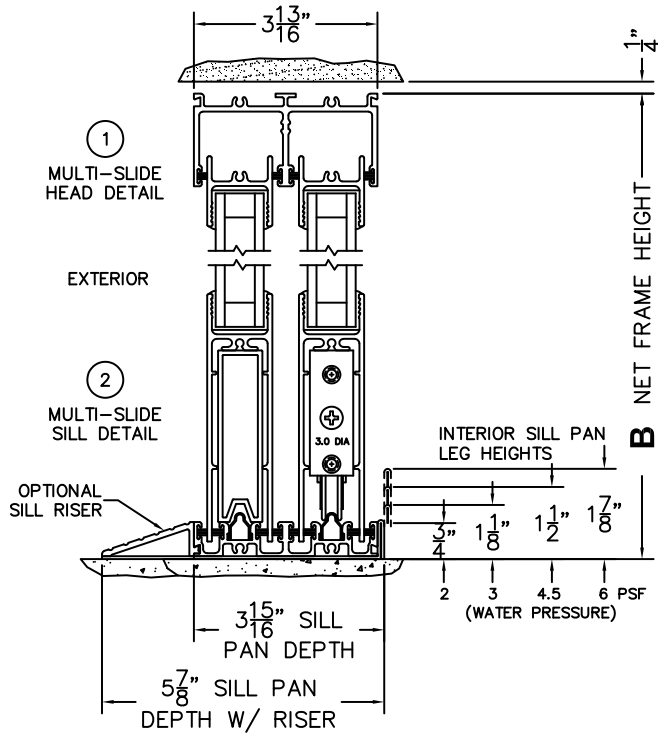

FLEETWOOD
WINDOWS & DOORS
FleetwoodUSA.com

NORWOOD 3070EX M/S
OXIXO STANDARD CONFIGURATION
NO SCREENS

ORDER NO.:

ITEM NO.:

REQUIRED DEALER INFO.

A(NET FRAME WIDTH)

B(NET FRAME HEIGHT)

SILL PAN HEIGHT (INTERIOR LEG)
(3/4", 1-1/16", 1-7/16" OR 1-7/8")

(USE RULER TO SCALE DIMENSIONS IN INCHES)

SCALE: 1/4

NOTES:

OXIXO DOOR SHOWN