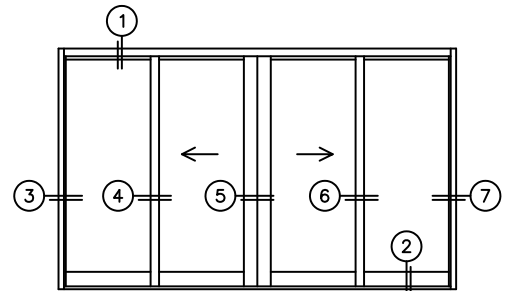

FLEETWOOD
WINDOWS & DOORS
FleetwoodUSA.com

NORWOOD 3070EX M/S
OXIXO STANDARD CONFIGURATION
NO SCREENS

ORDER NO.:

ITEM NO.:

REQUIRED DEALER INFO.

A(NET FRAME WIDTH)

B(NET FRAME HEIGHT)

SILL PAN HEIGHT (INTERIOR LEG)
(3/4", 1-1/16", 1-7/16" OR 1-7/8")

(USE RULER TO SCALE DIMENSIONS IN INCHES)

SCALE: 1/4

NOTES:

OXIXO DOOR SHOWN