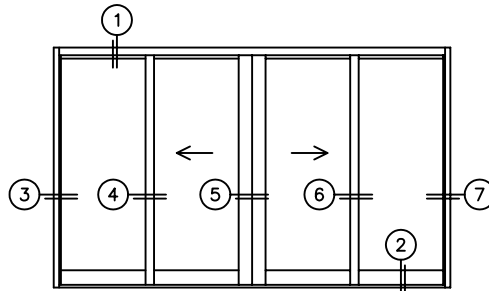

FLEETWOOD
WINDOWS & DOORS
FleetwoodUSA.com

NORWOOD 3070EX M/S
OXIXO CUSTOM CONFIGURATION
NO SCREENS

ORDER NO.:

ITEM NO.:

SCALE: 1/4

REQUIRED DEALER INFO.

A (NET FRAME WIDTH)

B (NET FRAME HEIGHT)

SILL PAN HEIGHT (INTERIOR LEG)
(3/4", 1-1/16", 1-7/16" OR 1-7/8")

NOTES:

OXIXO DOOR SHOWN

FLEETWOOD
 WINDOWS & DOORS
 FleetwoodUSA.com

NORWOOD 3070EX M/S
 OXIXO CUSTOM CONFIGURATION
 NO SCREENS

ORDER NO.:

ITEM NO.:

SCALE: 1/4