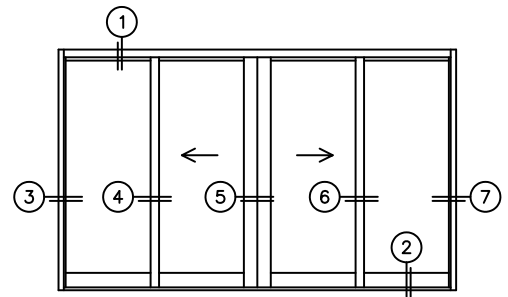

FLEETWOOD
WINDOWS & DOORS
FleetwoodUSA.com

NORWOOD 3070EX M/S
OXIXO CUSTOM CONFIGURATION
NO SCREENS

ORDER NO.:

ITEM NO.:

REQUIRED DEALER INFO.

A(NET FRAME WIDTH)

B(NET FRAME HEIGHT)

SILL PAN HEIGHT(INTERIOR LEG)
(3/4", 1-1/16", 1-7/16" OR 1-7/8")

(USE RULER TO SCALE DIMENSIONS IN INCHES)

SCALE: 1/4

NOTES:

OXIXO DOOR SHOWN