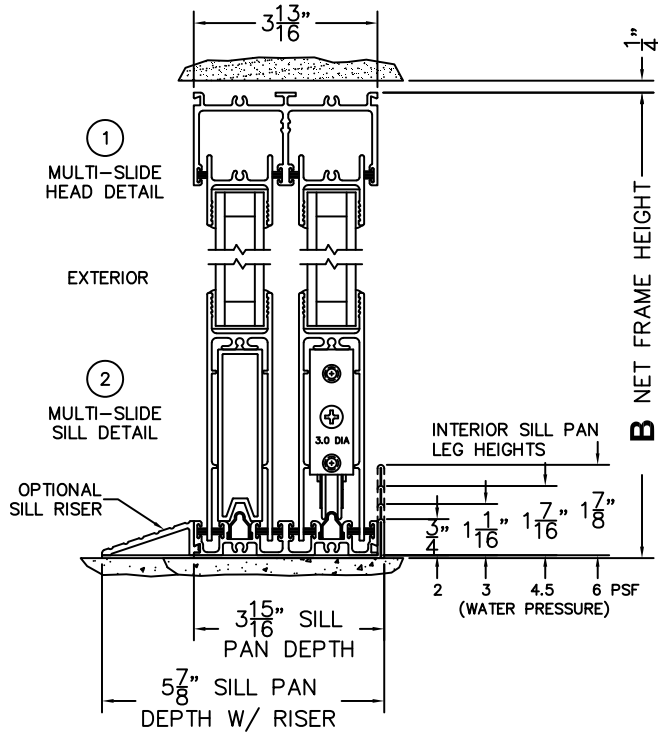

FLEETWOOD
WINDOWS & DOORS
FleetwoodUSA.com

NORWOOD 3070EX M/S
OXIXO CUSTOM CONFIGURATION
NO SCREENS

ORDER NO.:

ITEM NO.:

REQUIRED DEALER INFO.

A(NET FRAME WIDTH)

B(NET FRAME HEIGHT)

SILL PAN HEIGHT(INTERIOR LEG)
(3/4", 1-1/16", 1-7/16" OR 1-7/8")

(USE RULER TO SCALE DIMENSIONS IN INCHES)

SCALE: 1/4

NOTES:

OXIXO DOOR SHOWN