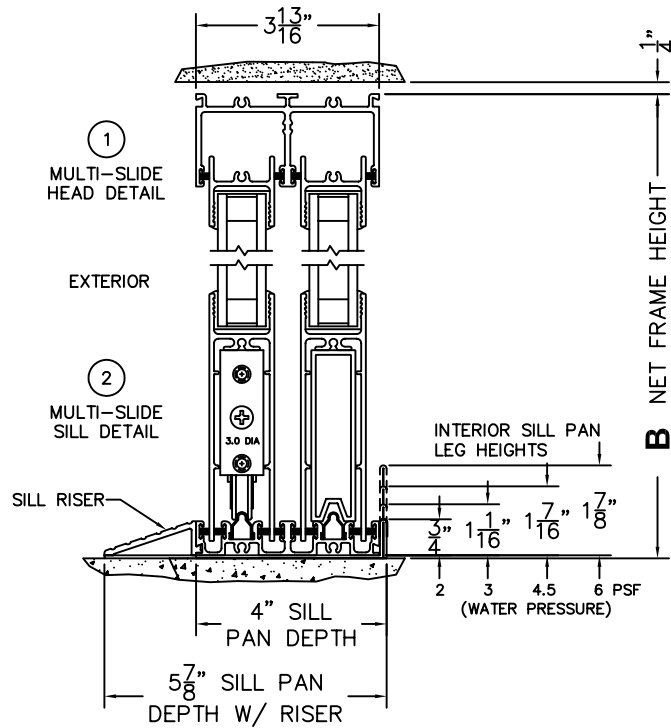

FLEETWOOD
WINDOWS & DOORS
FleetwoodUSA.com

NORWOOD 3070EX M/S
OXIXO CUSTOM CONFIGURATION
NO SCREENS

ORDER NO.:

ITEM NO.:

SCALE: 1/4

REQUIRED DEALER INFO.

A (NET FRAME WIDTH)

B (NET FRAME HEIGHT)

SILL PAN HEIGHT (INTERIOR LEG)
(3/4", 1-1/16", 1-7/16" OR 1-7/8")

NOTES:

FLEETWOOD
 WINDOWS & DOORS
 FleetwoodUSA.com

NORWOOD 3070EX M/S
 OXIXO CUSTOM CONFIGURATION
 NO SCREENS

ORDER NO.:

ITEM NO.:

SCALE: 1/4