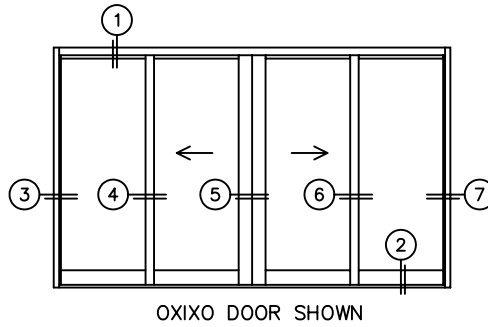

FLEETWOOD
WINDOWS & DOORS
FleetwoodUSA.com

NORWOOD 3070EX M/S
OXIXO CUSTOM CONFIGURATION
NO SCREENS

ORDER NO.:

ITEM NO.:

SCALE: 1/4

REQUIRED DEALER INFO.

A (NET FRAME WIDTH)

B (NET FRAME HEIGHT)

SILL PAN HEIGHT (INTERIOR LEG)
(3/4", 1-1/16", 1-7/16" OR 1-7/8")

NOTES:

FLEETWOOD
 WINDOWS & DOORS
 FleetwoodUSA.com

NORWOOD 3070EX M/S
 OXIXO CUSTOM CONFIGURATION
 NO SCREENS

ORDER NO.:

ITEM NO.:

SCALE: 1/4