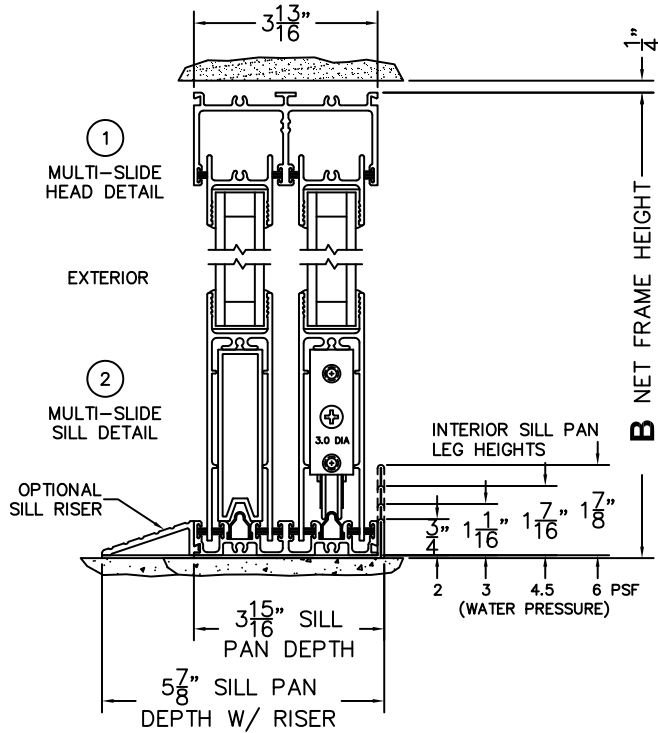

FLEETWOOD
WINDOWS & DOORS
FleetwoodUSA.com

NORWOOD 3070EX M/S
OXIXO CUSTOM CONFIGURATION
NO SCREENS

ORDER NO.:

ITEM NO.:

REQUIRED DEALER INFO.

A(NET FRAME WIDTH)

B(NET FRAME HEIGHT)

SILL PAN HEIGHT(INTERIOR LEG)
(3/4", 1-1/16", 1-7/16" OR 1-7/8")

(USE RULER TO SCALE DIMENSIONS IN INCHES)

SCALE: 1/4

NOTES:

OXIXO DOOR SHOWN