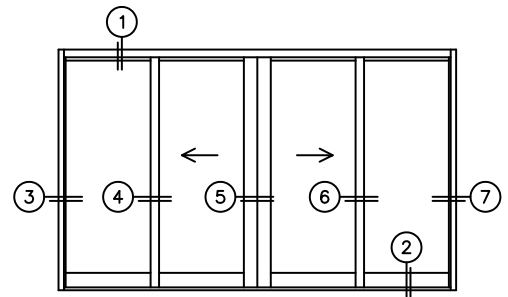

FLEETWOOD
WINDOWS & DOORS
FleetwoodUSA.com

NORWOOD 3070EX M/S
OXIXO CUSTOM CONFIGURATION
NO SCREENS

ORDER NO.:

ITEM NO.:

REQUIRED DEALER INFO.

A(NET FRAME WIDTH)

B(NET FRAME HEIGHT)

SILL PAN HEIGHT(INTERIOR LEG)
(3/4", 1-1/16", 1-7/16" OR 1-7/8")

(USE RULER TO SCALE DIMENSIONS IN INCHES)

SCALE: 1/4

NOTES:

OXIXO DOOR SHOWN