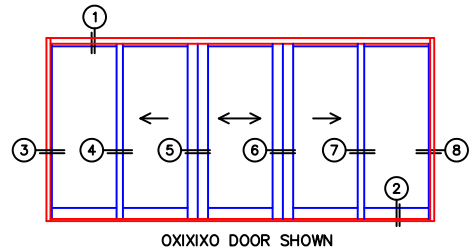

FLEETWOOD
WINDOWS & DOORS
FleetwoodUSA.com

NORWOOD 3070EX M/S
OXIXIXO STANDARD CONFIGURATION
NO SCREENS

ORDER NO.:

ITEM NO.:

REQUIRED DEALER INFO.

A(NET FRAME WIDTH)

B(NET FRAME HEIGHT)

SILL PAN HEIGHT (INTERIOR LEG)
(3/4", 1-1/16", 1-7/16" OR 1-7/8")

NOTES:

(USE RULER TO SCALE DIMENSIONS IN INCHES)

SCALE: 1/4"

OXIXIXO DOOR SHOWN