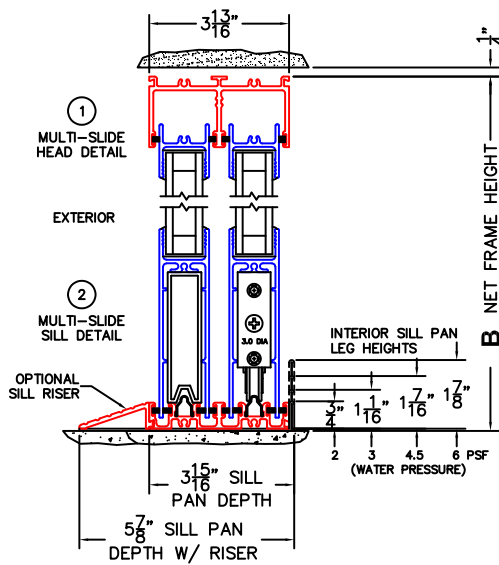

FLEETWOOD
WINDOWS & DOORS
FleetwoodUSA.com

NORWOOD 3070EX M/S
OXIXIXO STANDARD CONFIGURATION
NO SCREENS

ORDER NO.:

ITEM NO.:

REQUIRED DEALER INFO.

A(NET FRAME WIDTH)

B(NET FRAME HEIGHT)

SILL PAN HEIGHT (INTERIOR LEG)
(3/4", 1-1/16", 1-7/16" OR 1-7/8")

NOTES:

(USE RULER TO SCALE DIMENSIONS IN INCHES)

SCALE: 1/4"

OXIXIXO DOOR SHOWN