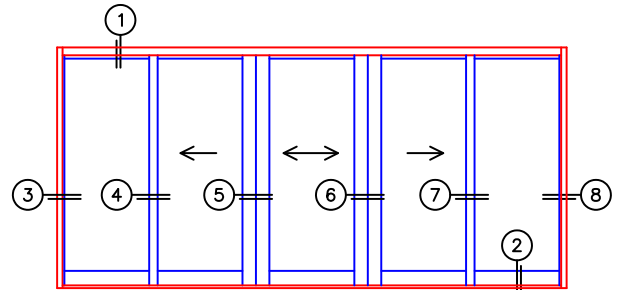

FLEETWOOD
WINDOWS & DOORS
FleetwoodUSA.com

NORWOOD 3070EX M/S
OXIXIXO STANDARD CONFIGURATION
NO SCREENS

ORDER NO.:

ITEM NO.:

REQUIRED DEALER INFO.

A(NET FRAME WIDTH)

B(NET FRAME HEIGHT)

SILL PAN HEIGHT (INTERIOR LEG)
(3/4", 1-1/16", 1-7/16" OR 1-7/8")

NOTES:

(USE RULER TO SCALE DIMENSIONS IN INCHES)

SCALE: 1/4

OXIXIXO DOOR SHOWN