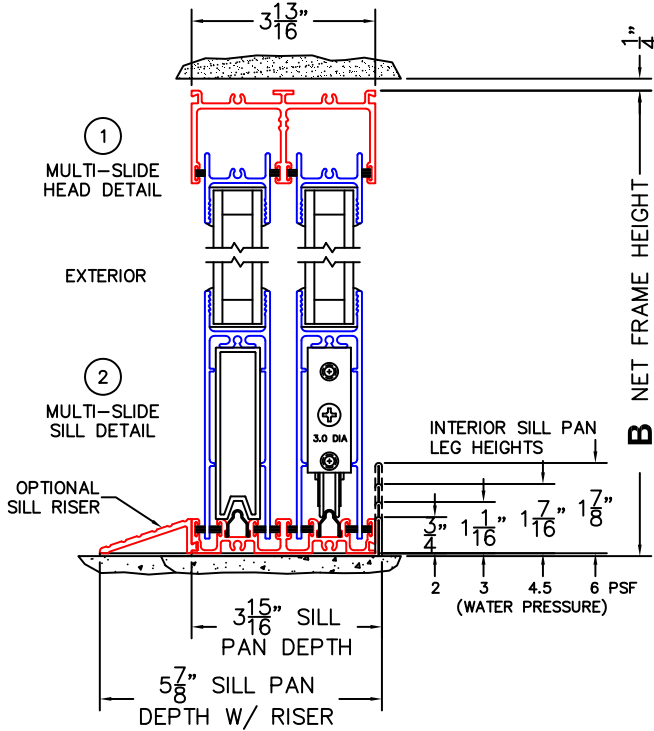

FLEETWOOD
WINDOWS & DOORS
FleetwoodUSA.com

NORWOOD 3070EX M/S
OXIXIXO STANDARD CONFIGURATION
NO SCREENS

ORDER NO.:

ITEM NO.:

REQUIRED DEALER INFO.

A(NET FRAME WIDTH)

B(NET FRAME HEIGHT)

SILL PAN HEIGHT (INTERIOR LEG)
(3/4", 1-1/16", 1-7/16" OR 1-7/8")

NOTES:

(USE RULER TO SCALE DIMENSIONS IN INCHES)

SCALE: 1/4

OXIXIXO DOOR SHOWN