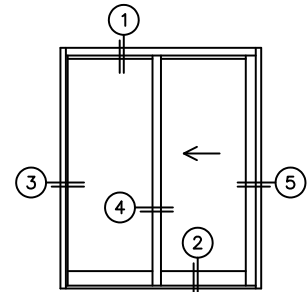

FLEETWOOD
WINDOWS & DOORS
FleetwoodUSA.com

NORWOOD 3070EX M/S
OX STANDARD CONFIGURATION
WITH SCREENS

ORDER NO.:

ITEM NO.:

REQUIRED DEALER INFO.

A(NET FRAME WIDTH)

B(NET FRAME HEIGHT)

SILL PAN HEIGHT (INTERIOR LEG)
(3/4", 1-1/16", 1-7/16" OR 1-7/8")

(USE RULER TO SCALE DIMENSIONS IN INCHES)

SCALE: 1/4

NOTES:

OX DOOR SHOWN