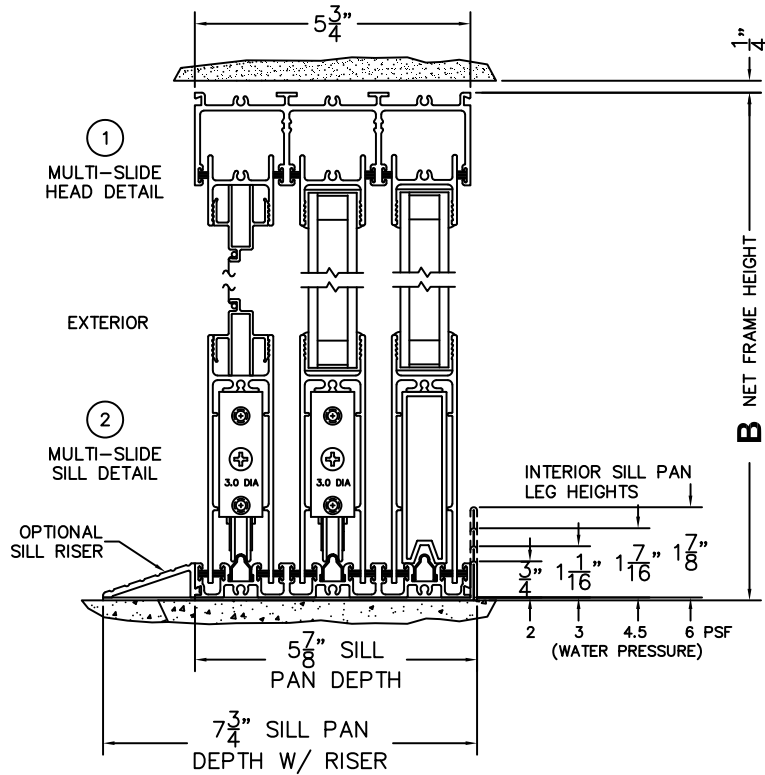

FLEETWOOD
WINDOWS & DOORS
FleetwoodUSA.com

NORWOOD 3070EX M/S
OX STANDARD CONFIGURATION
WITH SCREENS

ORDER NO.:

ITEM NO.:

REQUIRED DEALER INFO.

A(NET FRAME WIDTH)

B(NET FRAME HEIGHT)

SILL PAN HEIGHT (INTERIOR LEG)
(3/4", 1-1/16", 1-7/16" OR 1-7/8")

(USE RULER TO SCALE DIMENSIONS IN INCHES)

SCALE: 1/4

NOTES:

OX DOOR SHOWN