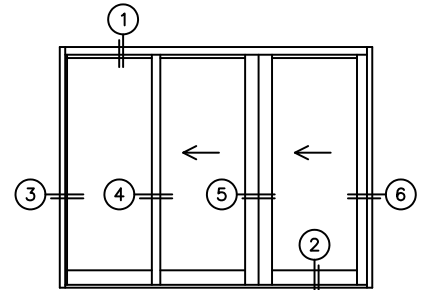

FLEETWOOD
WINDOWS & DOORS
FleetwoodUSA.com

NORWOOD 3070EX M/S
OXIX STANDARD CONFIGURATION
WITH SCREENS

ORDER NO.:

ITEM NO.:

REQUIRED DEALER INFO.

A(NET FRAME WIDTH)

B(NET FRAME HEIGHT)

SILL PAN HEIGHT (INTERIOR LEG)
(3/4", 1-1/16", 1-7/16" OR 1-7/8")

(USE RULER TO SCALE DIMENSIONS IN INCHES)

SCALE: 1/4

NOTES:

③ FIXED JAMB ④ INTERLOCKERS ⑤ MEETING STILES ⑥ LOCK JAMB