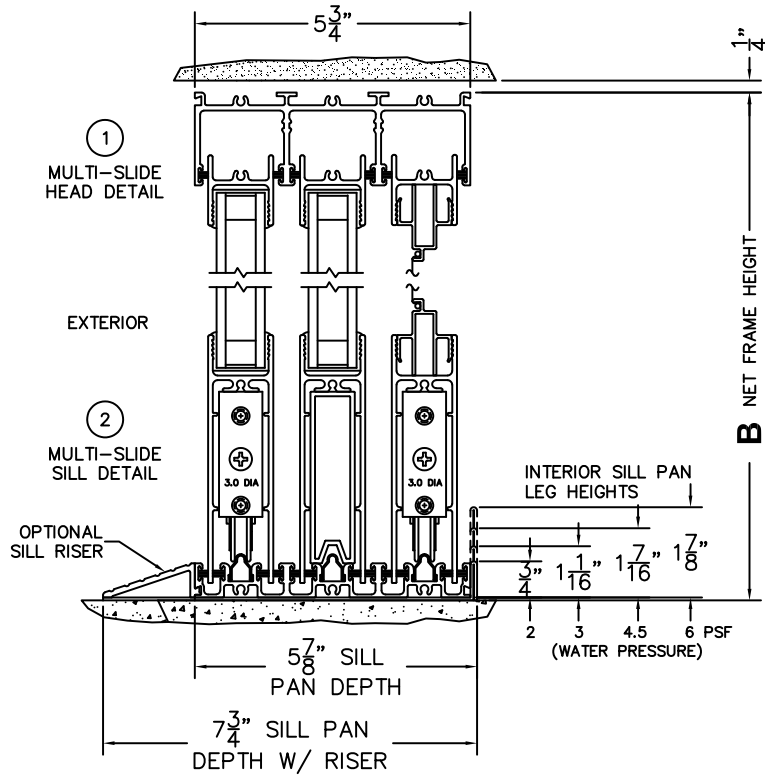

FLEETWOOD
WINDOWS & DOORS
FleetwoodUSA.com

NORWOOD 3070EX M/S
OXIX STANDARD CONFIGURATION
WITH SCREENS

ORDER NO.:

ITEM NO.:

REQUIRED DEALER INFO.

A(NET FRAME WIDTH)

B(NET FRAME HEIGHT)

SILL PAN HEIGHT (INTERIOR LEG)
(3/4", 1-1/16", 1-7/16" OR 1-7/8")

(USE RULER TO SCALE DIMENSIONS IN INCHES)

SCALE: 1/4

NOTES:

③ FIXED JAMB ④ INTERLOCKERS ⑤ MEETING STILES ⑥ LOCK JAMB