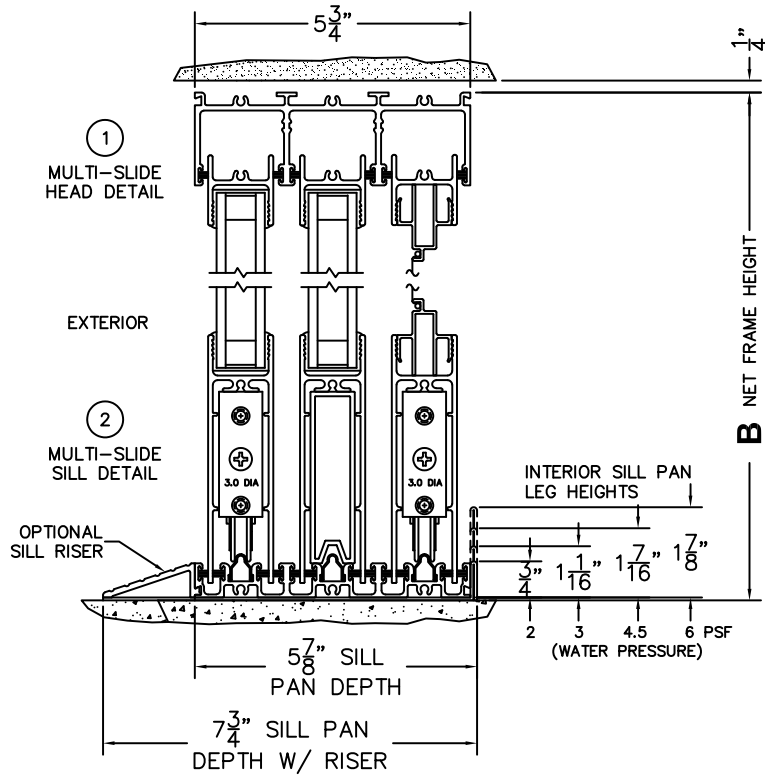

FLEETWOOD
WINDOWS & DOORS
FleetwoodUSA.com

NORWOOD 3070EX M/S
OXIX STANDARD CONFIGURATION
WITH SCREENS

ORDER NO.:

ITEM NO.:

REQUIRED DEALER INFO.

A(NET FRAME WIDTH)

B(NET FRAME HEIGHT)

SILL PAN HEIGHT (INTERIOR LEG)
(3/4", 1-1/16", 1-7/16" OR 1-7/8")

(USE RULER TO SCALE DIMENSIONS IN INCHES)

SCALE: 1/4

NOTES:

OXIX DOOR SHOWN