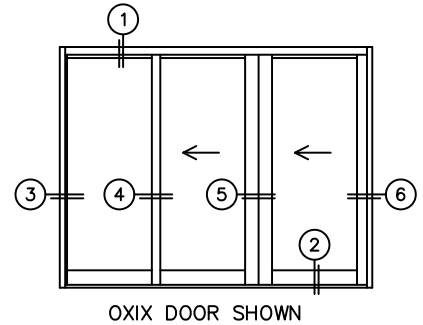

FLEETWOOD
WINDOWS & DOORS
FleetwoodUSA.com

NORWOOD 3070EX M/S
OXIX STANDARD CONFIGURATION
WITH SCREENS

ORDER NO.:

ITEM NO.:

REQUIRED DEALER INFO.

A(NET FRAME WIDTH)

B(NET FRAME HEIGHT)

SILL PAN HEIGHT (INTERIOR LEG)
(3/4", 1-1/16", 1-7/16" OR 1-7/8")

(USE RULER TO SCALE DIMENSIONS IN INCHES)

SCALE: 1/4

NOTES:

OXIX DOOR SHOWN