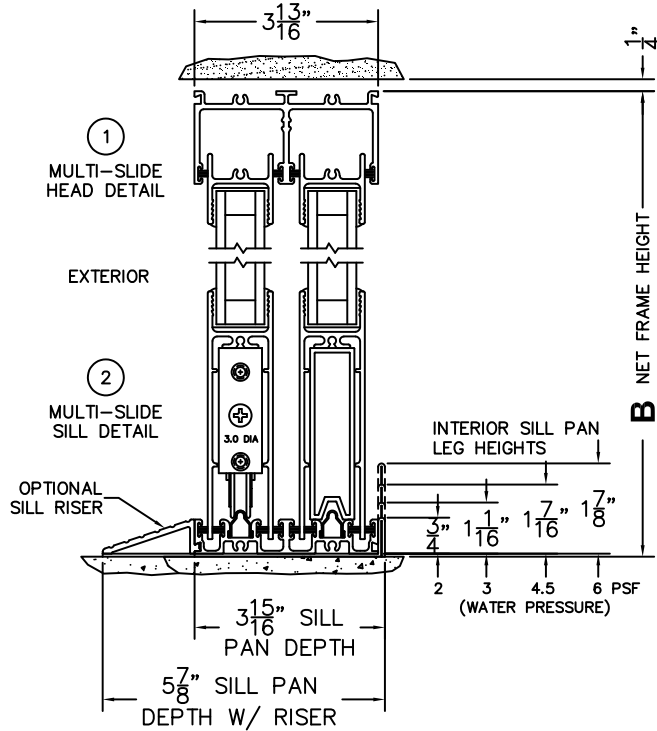

FLEETWOOD
WINDOWS & DOORS
FleetwoodUSA.com

NORWOOD 3070EX M/S
OXIX STANDARD CONFIGURATION
WITH SCREENS

ORDER NO.:

ITEM NO.:

REQUIRED DEALER INFO.

A(NET FRAME WIDTH)

B(NET FRAME HEIGHT)

SILL PAN HEIGHT (INTERIOR LEG)
(3/4", 1-1/16", 1-7/16" OR 1-7/8")

(USE RULER TO SCALE DIMENSIONS IN INCHES)

SCALE: 1/4

NOTES:

OXIX DOOR SHOWN

3
FIXED JAMB

4
INTERLOCKERS

5
MEETING STILES

6
LOCK JAMB