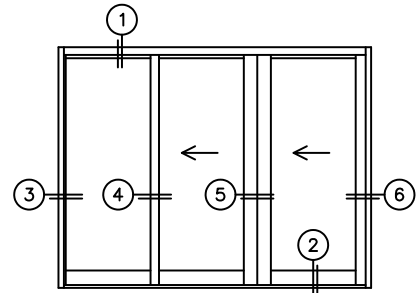

FLEETWOOD
WINDOWS & DOORS
FleetwoodUSA.com

NORWOOD 3070EX M/S
OXIX STANDARD CONFIGURATION
WITH SCREENS

ORDER NO.:

ITEM NO.:

REQUIRED DEALER INFO.

A(NET FRAME WIDTH)

B(NET FRAME HEIGHT)

SILL PAN HEIGHT (INTERIOR LEG)
(3/4", 1-1/16", 1-7/16" OR 1-7/8")

(USE RULER TO SCALE DIMENSIONS IN INCHES)

SCALE: 1/4

NOTES:

OXIX DOOR SHOWN

3
FIXED JAMB

4
INTERLOCKERS

5
MEETING STILES

6
LOCK JAMB