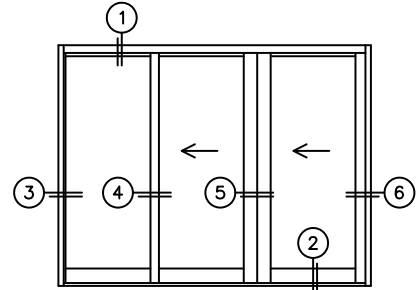

FLEETWOOD
WINDOWS & DOORS
FleetwoodUSA.com

NORWOOD 3070EX M/S
OXIX STANDARD CONFIGURATION
WITH SCREENS

ORDER NO.:

ITEM NO.:

REQUIRED DEALER INFO.

A(NET FRAME WIDTH)

B(NET FRAME HEIGHT)

SILL PAN HEIGHT (INTERIOR LEG)
(3/4", 1-1/16", 1-7/16" OR 1-7/8")

(USE RULER TO SCALE DIMENSIONS IN INCHES)

SCALE: 1/4

NOTES:

OXIX DOOR SHOWN

- ③
FIXED JAMB
- ④
INTERLOCKERS
- ⑤
MEETING STILES
- ⑥
LOCK JAMB