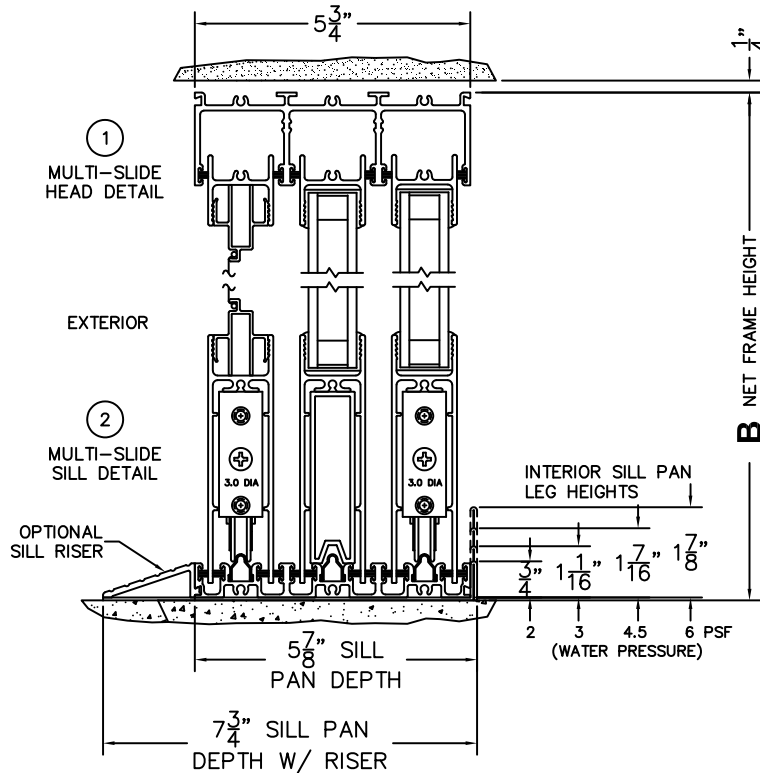

FLEETWOOD
WINDOWS & DOORS
FleetwoodUSA.com

NORWOOD 3070EX M/S
OXIX STANDARD CONFIGURATION
WITH SCREENS

ORDER NO.:

ITEM NO.:

REQUIRED DEALER INFO.

A(NET FRAME WIDTH)

B(NET FRAME HEIGHT)

SILL PAN HEIGHT (INTERIOR LEG)
(3/4", 1-1/16", 1-7/16" OR 1-7/8")

(USE RULER TO SCALE DIMENSIONS IN INCHES)

SCALE: 1/4

NOTES:

OXIX DOOR SHOWN

- ③
FIXED JAMB
- ④
INTERLOCKERS
- ⑤
MEETING STILES
- ⑥
LOCK JAMB