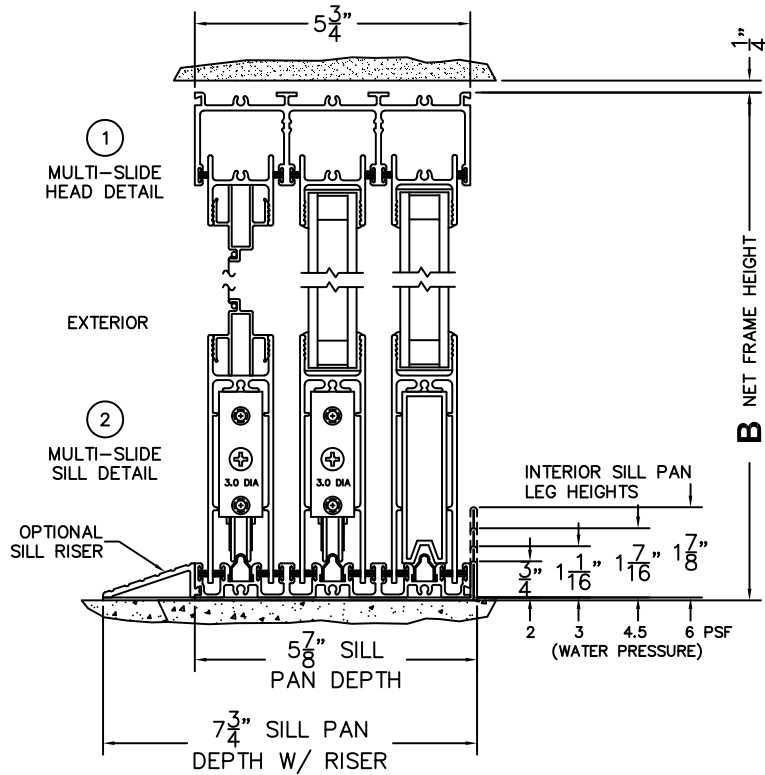

FLEETWOOD
WINDOWS & DOORS
FleetwoodUSA.com

NORWOOD 3070EX M/S
OXIX STANDARD CONFIGURATION
WITH SCREENS

ORDER NO.:

ITEM NO.:

REQUIRED DEALER INFO.

A(NET FRAME WIDTH)

B(NET FRAME HEIGHT)

SILL PAN HEIGHT (INTERIOR LEG)
(3/4", 1-1/16", 1-7/16" OR 1-7/8")

(USE RULER TO SCALE DIMENSIONS IN INCHES)

SCALE: 1/4

NOTES:

3 FIXED JAMB 4 INTERLOCKERS 5 MEETING STILES 6 LOCK JAMB

FLUSH PULL HARDWARE WITH SECURITY LATCH