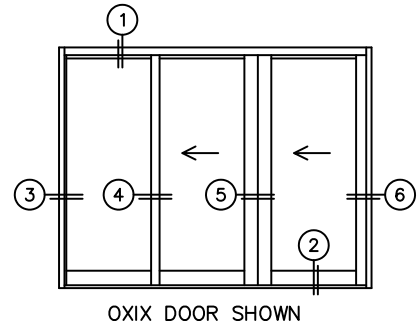

FLEETWOOD
WINDOWS & DOORS
FleetwoodUSA.com

NORWOOD 3070EX M/S
OXIX STANDARD CONFIGURATION
WITH SCREENS

ORDER NO.:

ITEM NO.:

REQUIRED DEALER INFO.

A(NET FRAME WIDTH)

B(NET FRAME HEIGHT)

SILL PAN HEIGHT (INTERIOR LEG)
(3/4", 1-1/16", 1-7/16" OR 1-7/8")

(USE RULER TO SCALE DIMENSIONS IN INCHES)

SCALE: 1/4

NOTES:

3 FIXED JAMB 4 INTERLOCKERS 5 MEETING STILES 6 LOCK JAMB

FLUSH PULL HARDWARE WITH SECURITY LATCH