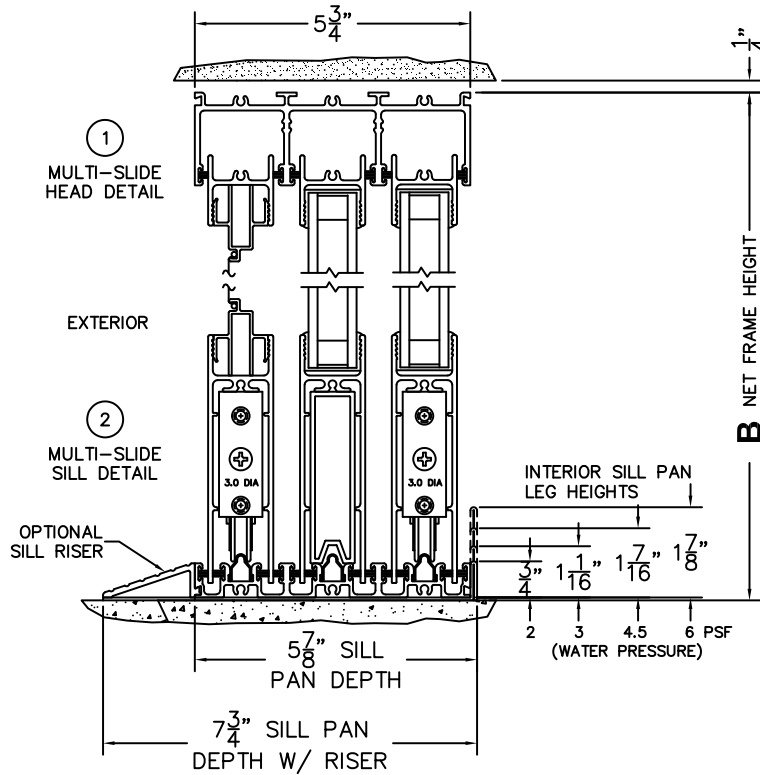

FLEETWOOD
WINDOWS & DOORS
FleetwoodUSA.com

NORWOOD 3070EX M/S
OXIX STANDARD CONFIGURATION
WITH SCREENS

ORDER NO.:

ITEM NO.:

REQUIRED DEALER INFO.

A(NET FRAME WIDTH)

B(NET FRAME HEIGHT)

SILL PAN HEIGHT (INTERIOR LEG)
(3/4", 1-1/16", 1-7/16" OR 1-7/8")

(USE RULER TO SCALE DIMENSIONS IN INCHES)

SCALE: 1/4

NOTES:

OXIX DOOR SHOWN