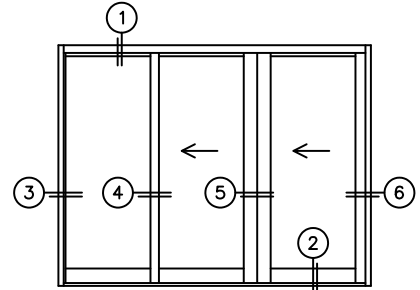

FLEETWOOD
WINDOWS & DOORS
FleetwoodUSA.com

NORWOOD 3070EX M/S
OXIX STANDARD CONFIGURATION
WITH SCREENS

ORDER NO.:

ITEM NO.:

REQUIRED DEALER INFO.

A(NET FRAME WIDTH)

B(NET FRAME HEIGHT)

SILL PAN HEIGHT (INTERIOR LEG)
(3/4", 1-1/16", 1-7/16" OR 1-7/8")

(USE RULER TO SCALE DIMENSIONS IN INCHES)

SCALE: 1/4

NOTES:

OXIX DOOR SHOWN