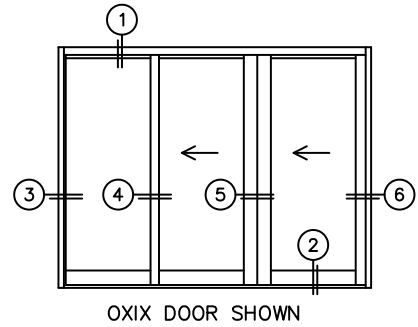

FLEETWOOD
WINDOWS & DOORS
FleetwoodUSA.com

NORWOOD 3070EX M/S
OXIX STANDARD CONFIGURATION
WITH SCREENS

ORDER NO.:

ITEM NO.:

REQUIRED DEALER INFO.

A(NET FRAME WIDTH)

B(NET FRAME HEIGHT)

SILL PAN HEIGHT (INTERIOR LEG)
(3/4", 1-1/16", 1-7/16" OR 1-7/8")

(USE RULER TO SCALE DIMENSIONS IN INCHES)

SCALE: 1/4

NOTES:

③
FIXED JAMB

④
INTERLOCKERS

⑤
MEETING STILES

⑥
LOCK JAMB

ARCHETYPE LATCH WITH
FLUSH PULL HANDLES