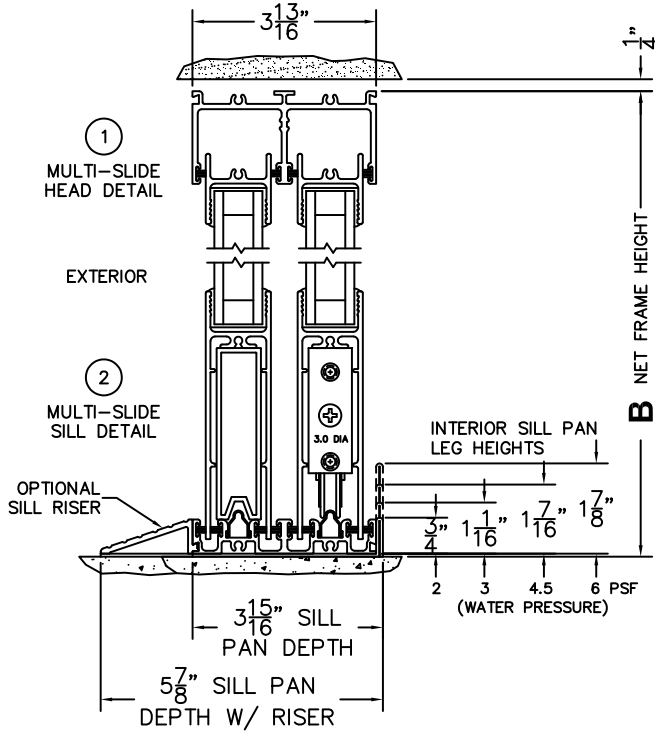

FLEETWOOD
WINDOWS & DOORS
FleetwoodUSA.com

NORWOOD 3070EX M/S
OXIX STANDARD CONFIGURATION
WITH SCREENS

ORDER NO.:

ITEM NO.:

REQUIRED DEALER INFO.

A(NET FRAME WIDTH)

B(NET FRAME HEIGHT)

SILL PAN HEIGHT (INTERIOR LEG)
(3/4", 1-1/16", 1-7/16" OR 1-7/8")

(USE RULER TO SCALE DIMENSIONS IN INCHES)

SCALE: 1/4

NOTES:

③
FIXED JAMB

④
INTERLOCKERS

⑤
MEETING STILES

⑥
LOCK JAMB

ARCHETYPE LATCH WITH
FLUSH PULL HANDLES