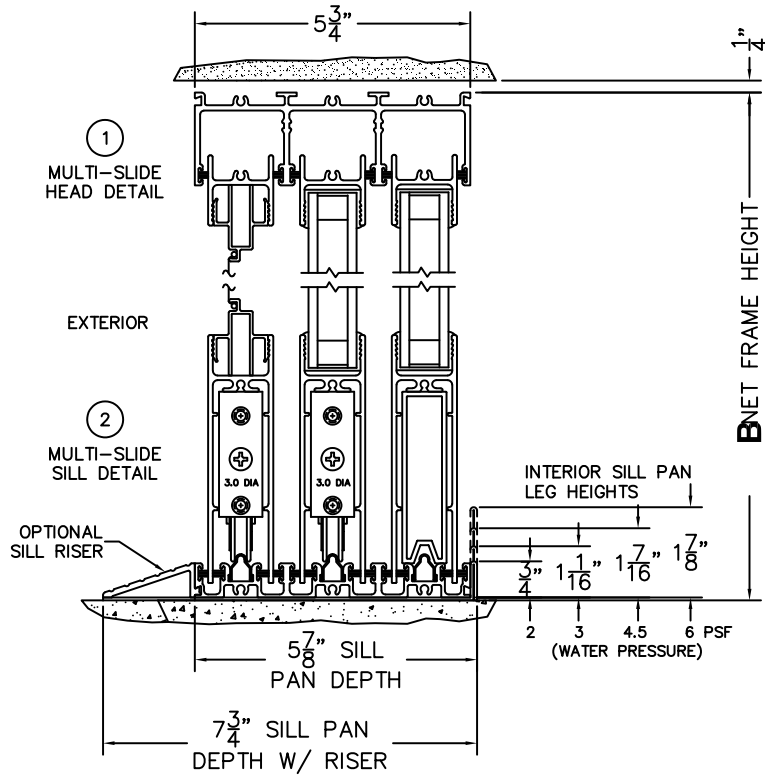

FLEETWOOD
WINDOWS & DOORS
FleetwoodUSA.com

NORWOOD 3070EX M/S
OXIX CUSTOM CONFIGURATION
WITH SCREENS

ORDER NO.:

ITEM NO.:

REQUIRED DEALER INFO.

A(NET FRAME WIDTH)

B(NET FRAME HEIGHT)

SILL PAN HEIGHT (INTERIOR LEG)
(3/4", 1-1/16", 1-7/16" OR 1-7/8")

(USE RULER TO SCALE DIMENSIONS IN INCHES)

SCALE: 1/4

NOTES:

OXIX DOOR SHOWN

- (3)
FIXED JAMB
- (4)
INTERLOCKERS
- (5)
MEETING STILES
- (6)
LOCK JAMB