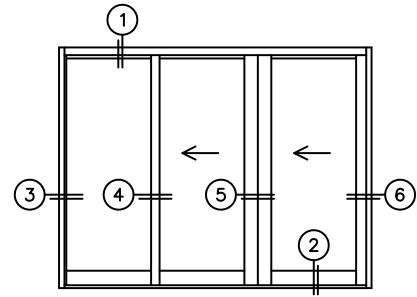

FLEETWOOD
WINDOWS & DOORS
FleetwoodUSA.com

NORWOOD 3070EX M/S
OXIX CUSTOM CONFIGURATION
WITH SCREENS

ORDER NO.:

ITEM NO.:

REQUIRED DEALER INFO.

A(NET FRAME WIDTH)

B(NET FRAME HEIGHT)

SILL PAN HEIGHT (INTERIOR LEG)
(3/4", 1-1/16", 1-7/16" OR 1-7/8")

(USE RULER TO SCALE DIMENSIONS IN INCHES)

SCALE: 1/4

NOTES:

OXIX DOOR SHOWN

- (3)
FIXED JAMB
- (4)
INTERLOCKERS
- (5)
MEETING STILES
- (6)
LOCK JAMB