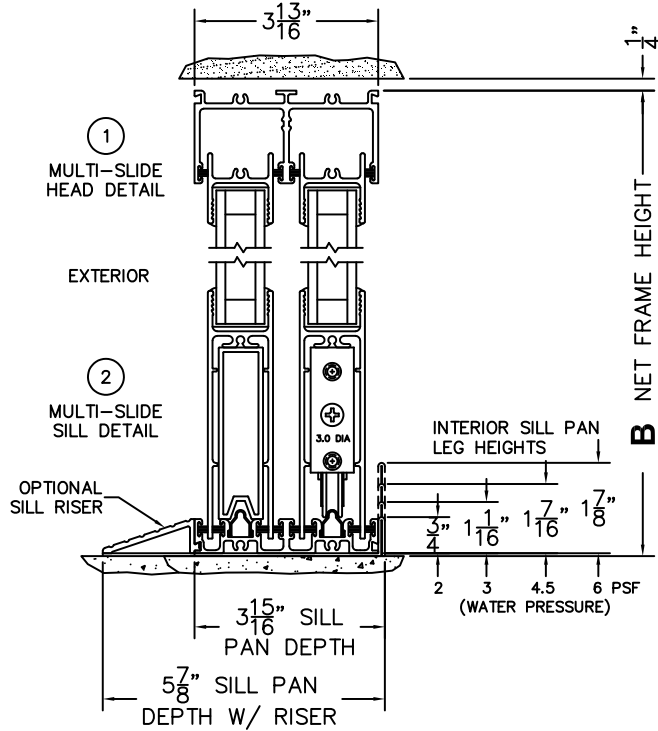

FLEETWOOD
WINDOWS & DOORS
FleetwoodUSA.com

NORWOOD 3070EX M/S
OXIOOX STANDARD CONFIGURATION
NO SCREENS

ORDER NO.:

ITEM NO.:

REQUIRED DEALER INFO.

A(NET FRAME WIDTH)

B(NET FRAME HEIGHT)

SILL PAN HEIGHT (INTERIOR LEG)
(3/4", 1-1/16", 1-7/16" OR 1-7/8")

NOTES:

(USE RULER TO SCALE DIMENSIONS IN INCHES)

SCALE: 1/4

OXIOOX DOOR SHOWN

- ③
FIXED JAMB
- ④
INTERLOCKERS
- ⑤
MEETING STILES
- ⑥
INTERLOCKERS
- ⑦
INTERLOCKERS
- ⑧
LOCK JAMB