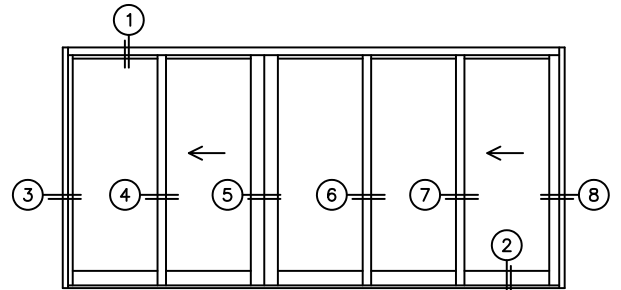

FLEETWOOD
WINDOWS & DOORS
FleetwoodUSA.com

NORWOOD 3070EX M/S
OXIOOX STANDARD CONFIGURATION
NO SCREENS

ORDER NO.:

ITEM NO.:

REQUIRED DEALER INFO.

A(NET FRAME WIDTH)

B(NET FRAME HEIGHT)

SILL PAN HEIGHT (INTERIOR LEG)
(3/4", 1-1/16", 1-7/16" OR 1-7/8")

NOTES:

(USE RULER TO SCALE DIMENSIONS IN INCHES)

SCALE: 1/4

OXIOOX DOOR SHOWN

- ③
FIXED JAMB
- ④
INTERLOCKERS
- ⑤
MEETING STILES
- ⑥
INTERLOCKERS
- ⑦
INTERLOCKERS
- ⑧
LOCK JAMB