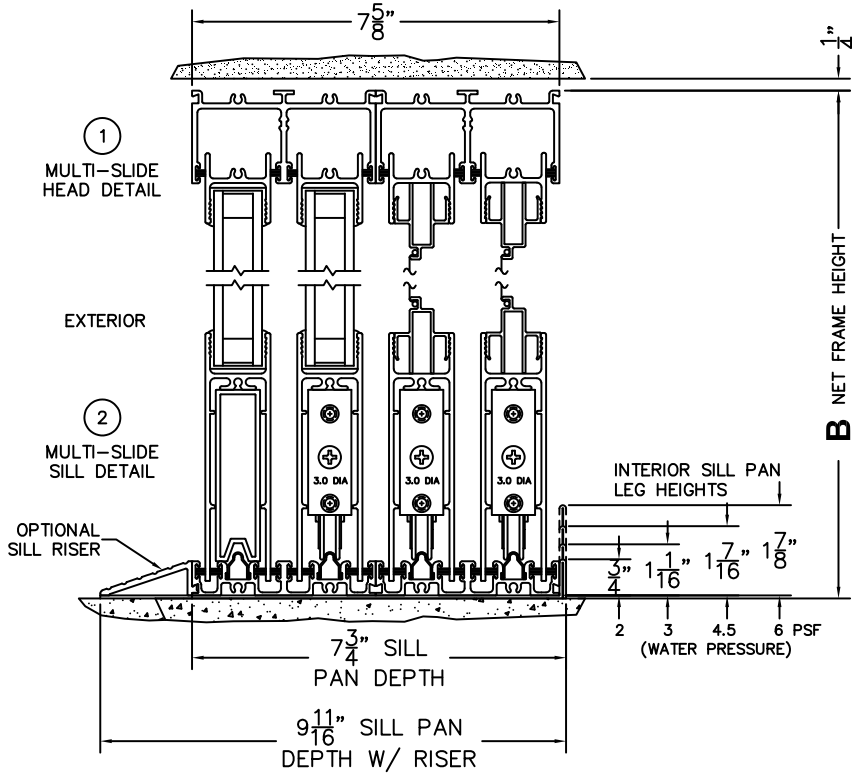

FLEETWOOD
WINDOWS & DOORS
FleetwoodUSA.com

NORWOOD 3070EX M/S
OX STANDARD CONFIGURATION
WITH SCREENS

ORDER NO.:

ITEM NO.:

REQUIRED DEALER INFO.

A(NET FRAME WIDTH)

B(NET FRAME HEIGHT)

SILL PAN HEIGHT (INTERIOR LEG)
(3/4", 1-1/16", 1-7/16" OR 1-7/8")

NOTES:

(USE RULER TO SCALE DIMENSIONS IN INCHES)

SCALE: 1/4

(3) FIXED JAMB

(4) INTERLOCKERS

(5) LOCK JAMB

ARCHETYPE LATCH WITH FLUSH PULL HANDLES