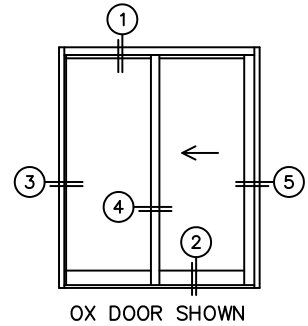

FLEETWOOD
WINDOWS & DOORS
FleetwoodUSA.com

NORWOOD 3070EX M/S
OX STANDARD CONFIGURATION
WITH SCREENS

ORDER NO.:

ITEM NO.:

REQUIRED DEALER INFO.

A(NET FRAME WIDTH)

B(NET FRAME HEIGHT)

SILL PAN HEIGHT (INTERIOR LEG)
(3/4", 1-1/16", 1-7/16" OR 1-7/8")

NOTES:

(USE RULER TO SCALE DIMENSIONS IN INCHES)

SCALE: 1/4

(3) FIXED JAMB

(4) INTERLOCKERS

(5) LOCK JAMB

ARCHETYPE LATCH WITH FLUSH PULL HANDLES