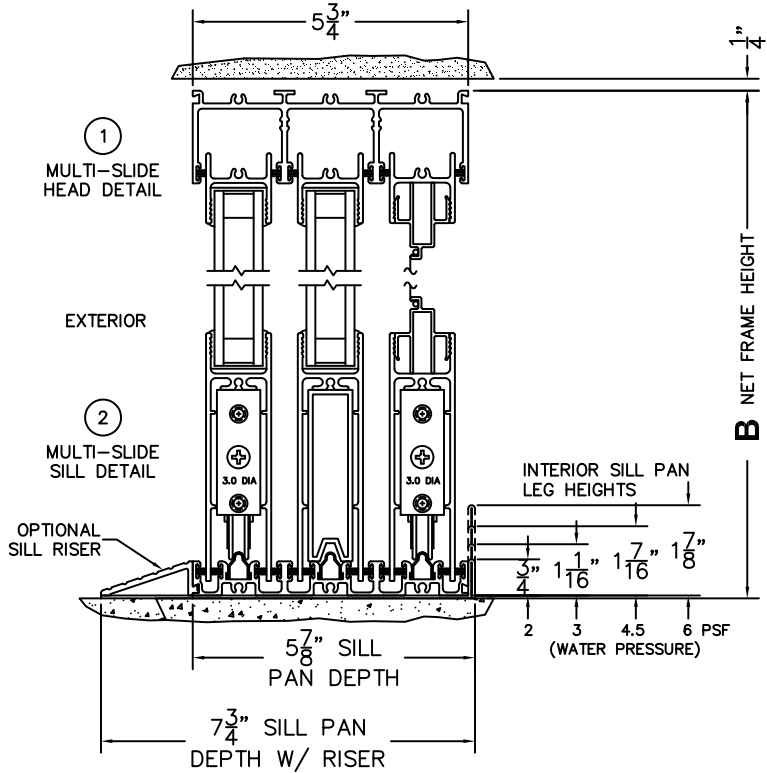

SILL PAN HEIGHT (INTERIOR LEG)  
(3/4", 1-1/16", 1-7/16" OR 1-7/8")

(USE RULER TO SCALE DIMENSIONS IN INCHES)

SCALE: 1/4

NOTES:

OX DOOR SHOWN