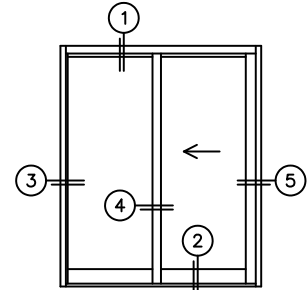

SILL PAN HEIGHT (INTERIOR LEG)  
(3/4", 1-1/16", 1-7/16" OR 1-7/8")

(USE RULER TO SCALE DIMENSIONS IN INCHES)

SCALE: 1/4

NOTES:

OX DOOR SHOWN