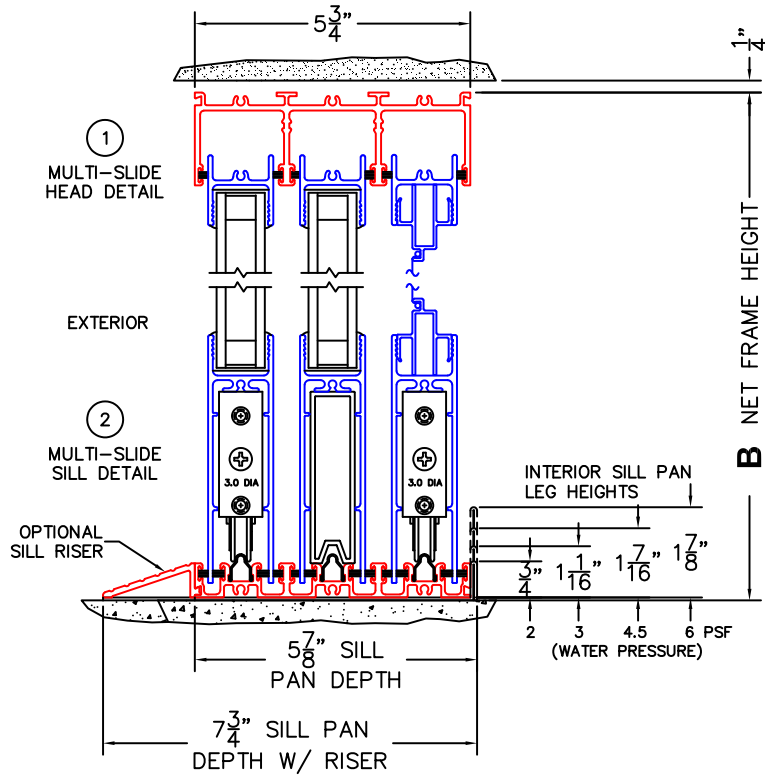

FLEETWOOD
WINDOWS & DOORS
FleetwoodUSA.com

NORWOOD 3070EX M/S
OX CUSTOM CONFIGURATION
WITH SCREENS

ORDER NO.:

ITEM NO.:

REQUIRED DEALER INFO.

A(NET FRAME WIDTH)

B(NET FRAME HEIGHT)

SILL PAN HEIGHT (INTERIOR LEG)
(3/4", 1-1/16", 1-7/16" OR 1-7/8")

(USE RULER TO SCALE DIMENSIONS IN INCHES)

SCALE: 1/4

NOTES:

3 FIXED JAMB 4 INTERLOCKERS 5 LOCK JAMB