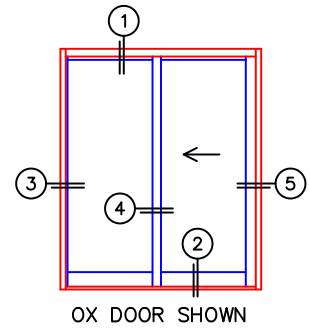

FLEETWOOD
WINDOWS & DOORS
FleetwoodUSA.com

NORWOOD 3070EX M/S
OX CUSTOM CONFIGURATION
WITH SCREENS

ORDER NO.:

ITEM NO.:

REQUIRED DEALER INFO.

A(NET FRAME WIDTH)

B(NET FRAME HEIGHT)

SILL PAN HEIGHT (INTERIOR LEG)
(3/4", 1-1/16", 1-7/16" OR 1-7/8")

(USE RULER TO SCALE DIMENSIONS IN INCHES)

SCALE: 1/4

NOTES:

3 FIXED JAMB 4 INTERLOCKERS 5 LOCK JAMB