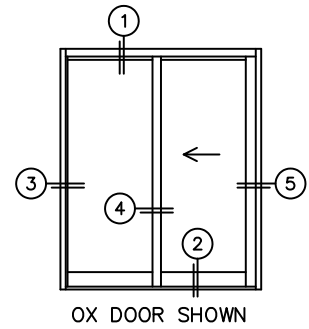

FLEETWOOD
WINDOWS & DOORS
FleetwoodUSA.com

NORWOOD 3070EX M/S
OX CUSTOM CONFIGURATION
WITH SCREENS

ORDER NO.:

ITEM NO.:

REQUIRED DEALER INFO.

A(NET FRAME WIDTH)

B(NET FRAME HEIGHT)

SILL PAN HEIGHT (INTERIOR LEG)
(3/4", 1-1/16", 1-7/16" OR 1-7/8")

(USE RULER TO SCALE DIMENSIONS IN INCHES)

SCALE: 1/4

NOTES:

③ FIXED JAMB ④ INTERLOCKERS ⑤ LOCK JAMB