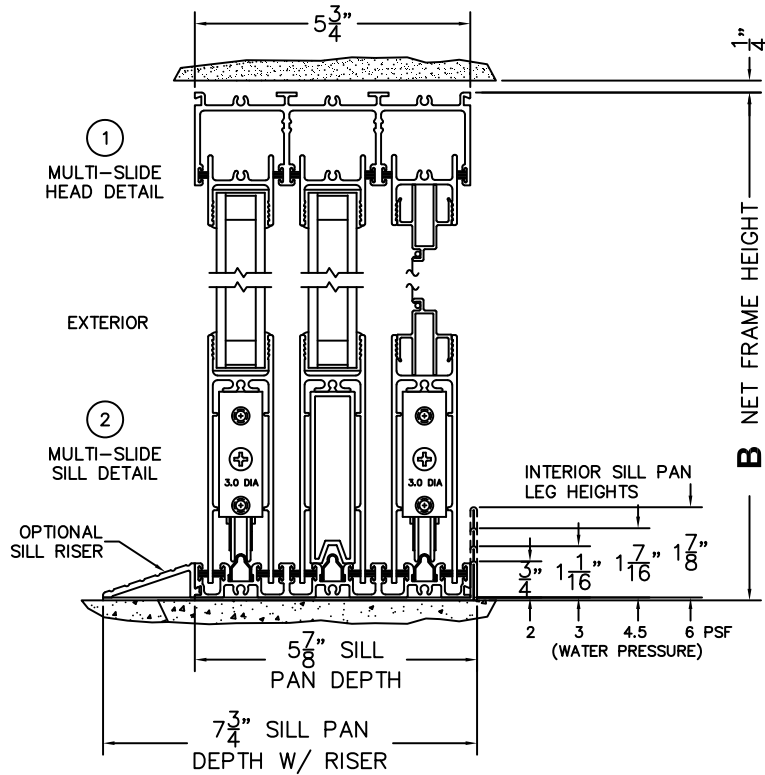

FLEETWOOD
WINDOWS & DOORS
FleetwoodUSA.com

NORWOOD 3070EX M/S
OX CUSTOM CONFIGURATION
WITH SCREENS

ORDER NO.:

ITEM NO.:

REQUIRED DEALER INFO.

A(NET FRAME WIDTH)

B(NET FRAME HEIGHT)

SILL PAN HEIGHT (INTERIOR LEG)
(3/4", 1-1/16", 1-7/16" OR 1-7/8")

(USE RULER TO SCALE DIMENSIONS IN INCHES)

SCALE: 1/4

NOTES:

③ FIXED JAMB ④ INTERLOCKERS ⑤ LOCK JAMB