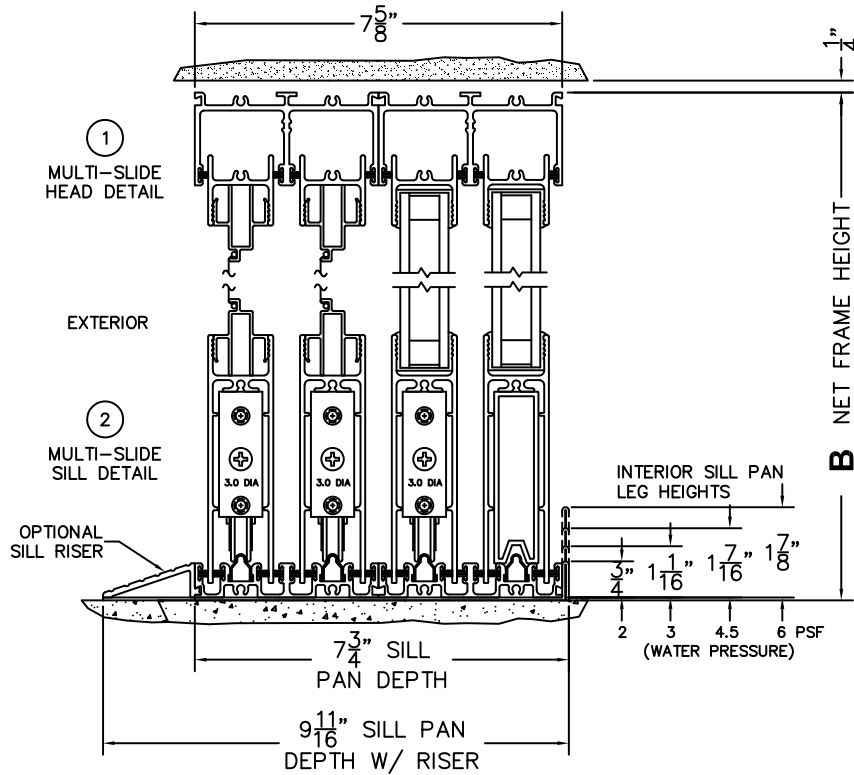

FLEETWOOD
WINDOWS & DOORS
FleetwoodUSA.com

NORWOOD 3070EX M/S
OX CUSTOM CONFIGURATION
WITH SCREENS

ORDER NO.:

ITEM NO.:

REQUIRED DEALER INFO.

A(NET FRAME WIDTH)

B(NET FRAME HEIGHT)

SILL PAN HEIGHT (INTERIOR LEG)
(3/4", 1-1/16", 1-7/16" OR 1-7/8")

(USE RULER TO SCALE DIMENSIONS IN INCHES)

SCALE: 1/4

NOTES:

3 FIXED JAMB 4 INTERLOCKERS 5 LOCK JAMB