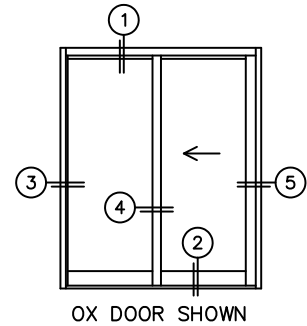

FLEETWOOD
WINDOWS & DOORS
FleetwoodUSA.com

NORWOOD 3070EX M/S
OX CUSTOM CONFIGURATION
WITH SCREENS

ORDER NO.:

ITEM NO.:

REQUIRED DEALER INFO.

A(NET FRAME WIDTH)

B(NET FRAME HEIGHT)

SILL PAN HEIGHT (INTERIOR LEG)
(3/4", 1-1/16", 1-7/16" OR 1-7/8")

(USE RULER TO SCALE DIMENSIONS IN INCHES)

SCALE: 1/4

NOTES:

3 FIXED JAMB 4 INTERLOCKERS 5 LOCK JAMB