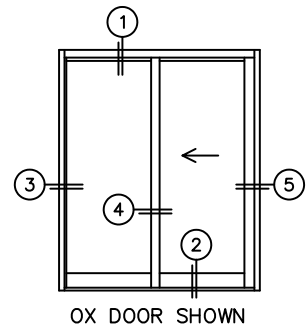

FLEETWOOD
WINDOWS & DOORS
FleetwoodUSA.com

NORWOOD 3070EX M/S
OX CUSTOM CONFIGURATION
WITH SCREENS

ORDER NO.:

ITEM NO.:

REQUIRED DEALER INFO.

A(NET FRAME WIDTH)

B(NET FRAME HEIGHT)

SILL PAN HEIGHT (INTERIOR LEG)
(3/4", 1-1/16", 1-7/16" OR 1-7/8")

(USE RULER TO SCALE DIMENSIONS IN INCHES)

SCALE: 1/4

NOTES:

3 FIXED JAMB 4 INTERLOCKERS 5 LOCK JAMB