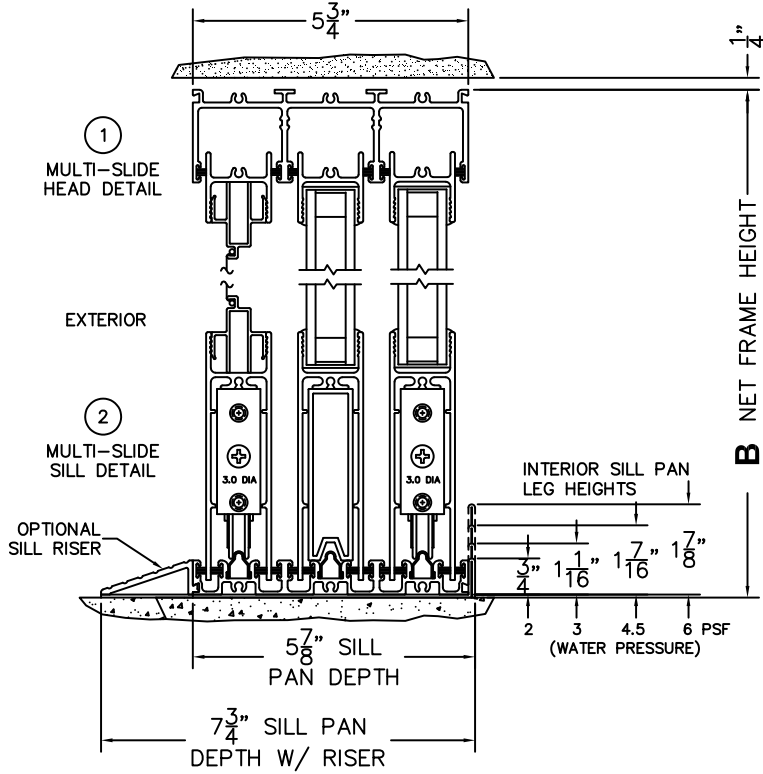

FLEETWOOD
WINDOWS & DOORS
FleetwoodUSA.com

NORWOOD 3070EX M/S
OX CUSTOM CONFIGURATION
WITH SCREENS

ORDER NO.:

ITEM NO.:

REQUIRED DEALER INFO.

A(NET FRAME WIDTH)

B(NET FRAME HEIGHT)

SILL PAN HEIGHT (INTERIOR LEG)
(3/4", 1-1/16", 1-7/16" OR 1-7/8")

(USE RULER TO SCALE DIMENSIONS IN INCHES)

SCALE: 1/4

NOTES:

3 FIXED JAMB 4 INTERLOCKERS 5 LOCK JAMB