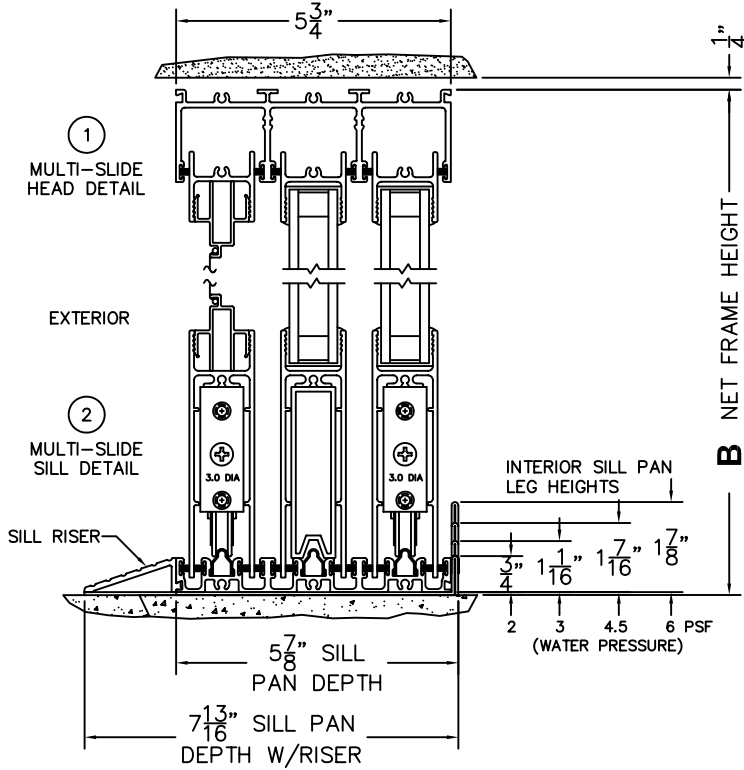

FLEETWOOD
WINDOWS & DOORS
FleetwoodUSA.com

NORWOOD 3070EX M/S
OX CUSTOM CONFIGURATION
WITH SCREENS

ORDER NO.:

ITEM NO.:

SCALE: 1/4

REQUIRED DEALER INFO.

A (NET FRAME WIDTH)

B (NET FRAME HEIGHT)

SILL PAN HEIGHT (INTERIOR LEG)
(3/4", 1-1/16", 1-7/16" OR 1-7/8")

NOTES:

FLEETWOOD
 WINDOWS & DOORS
 FleetwoodUSA.com

NORWOOD 3070EX M/S
 OX CUSTOM CONFIGURATION
 WITH SCREENS

ORDER NO.:

ITEM NO.:

SCALE: 1/4

NON-FLUSH STACK (EQUAL GLASS):
 PANELS IN OPEN POSITION