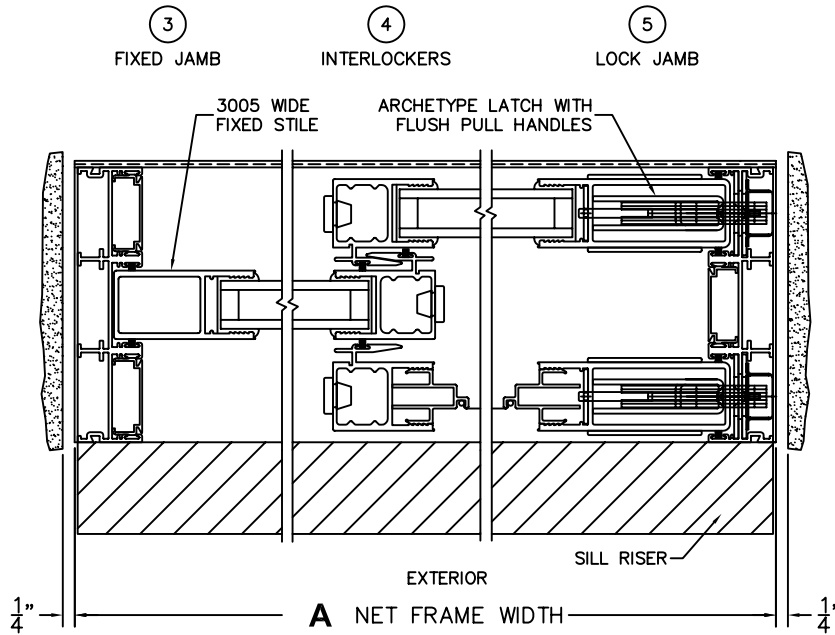

FLEETWOOD
WINDOWS & DOORS
FleetwoodUSA.com

NORWOOD 3070EX M/S
OX CUSTOM CONFIGURATION
WITH SCREENS

ORDER NO.:

ITEM NO.:

SCALE: 1/4

REQUIRED DEALER INFO.

A (NET FRAME WIDTH)

B (NET FRAME HEIGHT)

SILL PAN HEIGHT (INTERIOR LEG)
(3/4", 1-1/16", 1-7/16" OR 1-7/8")

NOTES:

FLEETWOOD
 WINDOWS & DOORS
 FleetwoodUSA.com

NORWOOD 3070EX M/S
 OX CUSTOM CONFIGURATION
 WITH SCREENS

ORDER NO.:

ITEM NO.:

SCALE: 1/4

NON-FLUSH STACK (EQUAL GLASS):
 PANELS IN OPEN POSITION