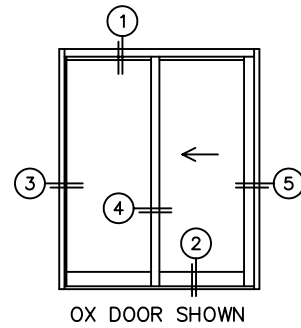

FLEETWOOD
WINDOWS & DOORS
FleetwoodUSA.com

NORWOOD 3070EX M/S
OX CUSTOM CONFIGURATION
WITH SCREENS

ORDER NO.:

ITEM NO.:

SCALE: 1/4

REQUIRED DEALER INFO.

A (NET FRAME WIDTH)

B (NET FRAME HEIGHT)

SILL PAN HEIGHT (INTERIOR LEG)
(3/4", 1-1/16", 1-7/16" OR 1-7/8")

NOTES:

FLEETWOOD
 WINDOWS & DOORS
 FleetwoodUSA.com

NORWOOD 3070EX M/S
 OX CUSTOM CONFIGURATION
 WITH SCREENS

ORDER NO.:

ITEM NO.:

SCALE: 1/4

NON-FLUSH STACK (EQUAL GLASS):
 PANELS IN OPEN POSITION