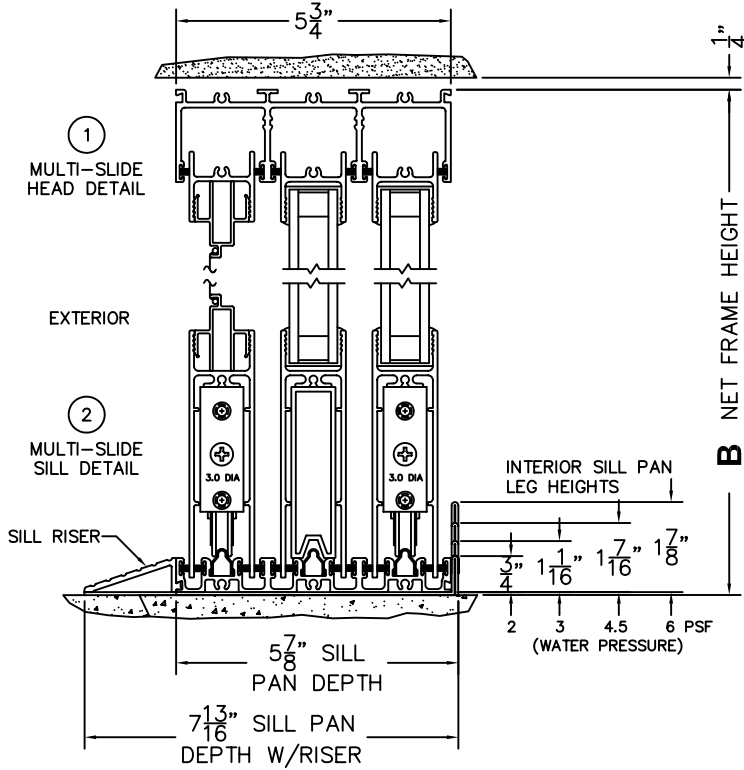

FLEETWOOD
WINDOWS & DOORS
FleetwoodUSA.com

NORWOOD 3070EX M/S
OX CUSTOM CONFIGURATION
WITH SCREENS

ORDER NO.:

ITEM NO.:

SCALE: 1/4

REQUIRED DEALER INFO.

A (NET FRAME WIDTH)

B (NET FRAME HEIGHT)

SILL PAN HEIGHT (INTERIOR LEG)
(3/4", 1-1/16", 1-7/16" OR 1-7/8")

NOTES:

FLEETWOOD
 WINDOWS & DOORS
 FleetwoodUSA.com

NORWOOD 3070EX M/S
 OX CUSTOM CONFIGURATION
 WITH SCREENS

ORDER NO.:

ITEM NO.:

SCALE: 1/4

FLUSH STACK: PANELS IN OPEN POSITION