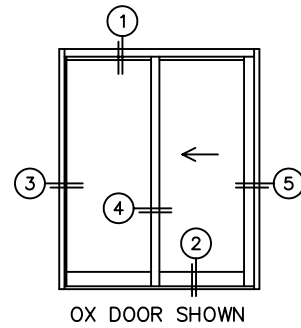

FLEETWOOD
WINDOWS & DOORS
FleetwoodUSA.com

NORWOOD 3070EX M/S
OX CUSTOM CONFIGURATION
WITH SCREENS

ORDER NO.:

ITEM NO.:

SCALE: 1/4

REQUIRED DEALER INFO.

A (NET FRAME WIDTH)

B (NET FRAME HEIGHT)

SILL PAN HEIGHT (INTERIOR LEG)
(3/4", 1-1/16", 1-7/16" OR 1-7/8")

NOTES:

FLEETWOOD
 WINDOWS & DOORS
 FleetwoodUSA.com

NORWOOD 3070EX M/S
 OX CUSTOM CONFIGURATION
 WITH SCREENS

ORDER NO.:

ITEM NO.:

SCALE: 1/4

FLUSH STACK: PANELS IN OPEN POSITION