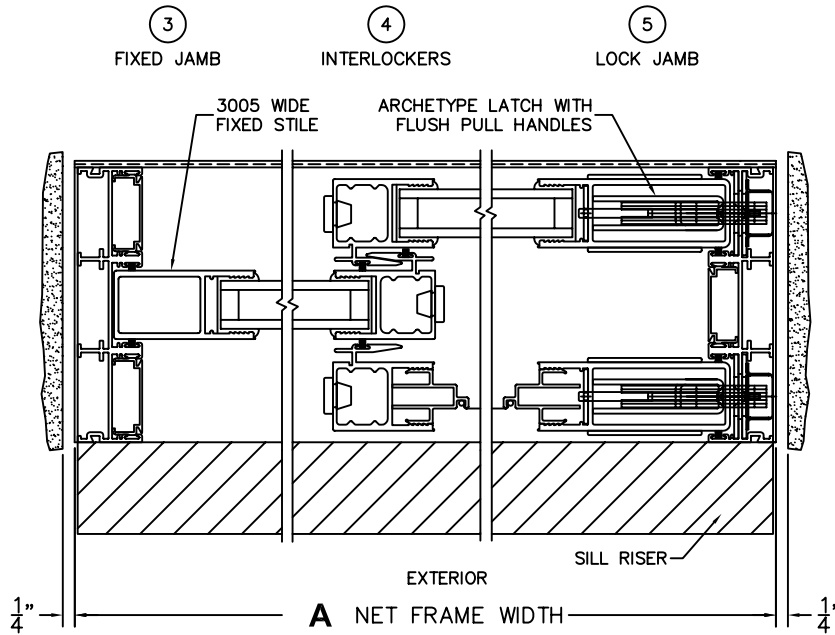

FLEETWOOD
WINDOWS & DOORS
FleetwoodUSA.com

NORWOOD 3070EX M/S
OX CUSTOM CONFIGURATION
WITH SCREENS

ORDER NO.:

ITEM NO.:

SCALE: 1/4

REQUIRED DEALER INFO.

A (NET FRAME WIDTH)

B (NET FRAME HEIGHT)

SILL PAN HEIGHT (INTERIOR LEG)
(3/4", 1-1/16", 1-7/16" OR 1-7/8")

NOTES:

FLEETWOOD
 WINDOWS & DOORS
 FleetwoodUSA.com

NORWOOD 3070EX M/S
 OX CUSTOM CONFIGURATION
 WITH SCREENS

ORDER NO.:

ITEM NO.:

SCALE: 1/4

FLUSH STACK: PANELS IN OPEN POSITION