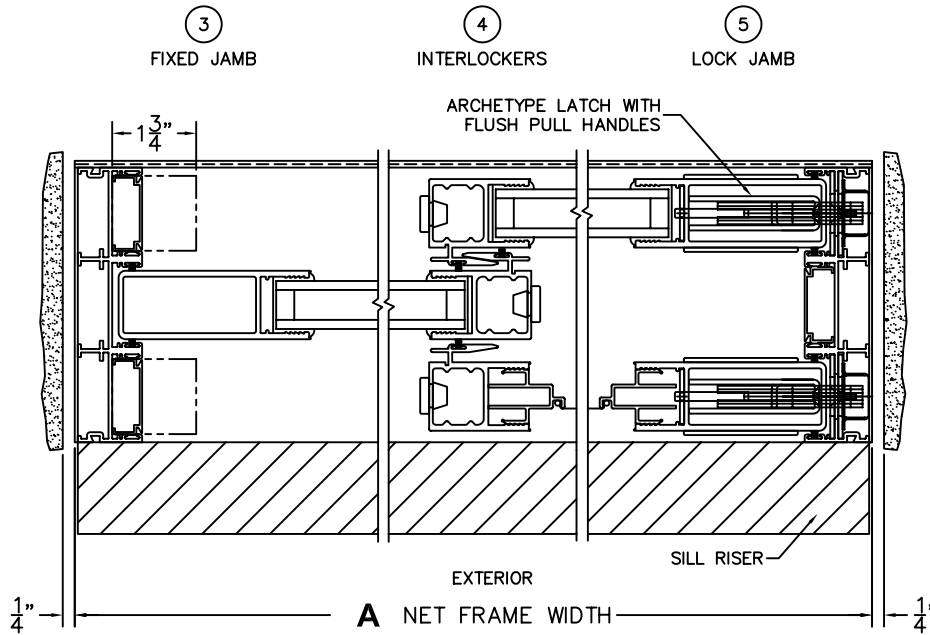

FLEETWOOD
WINDOWS & DOORS
FleetwoodUSA.com

NORWOOD 3070EX M/S
OX CUSTOM CONFIGURATION
WITH SCREENS

ORDER NO.:

ITEM NO.:

SCALE: 1/4

REQUIRED DEALER INFO.

A (NET FRAME WIDTH)

B (NET FRAME HEIGHT)

SILL PAN HEIGHT (INTERIOR LEG)
(3/4", 1-1/16", 1-7/16" OR 1-7/8")

NOTES:

FLEETWOOD
 WINDOWS & DOORS
 FleetwoodUSA.com

NORWOOD 3070EX M/S
 OX CUSTOM CONFIGURATION
 WITH SCREENS

ORDER NO.:

ITEM NO.:

SCALE: 1/4

DOOR IN OPEN POSITION