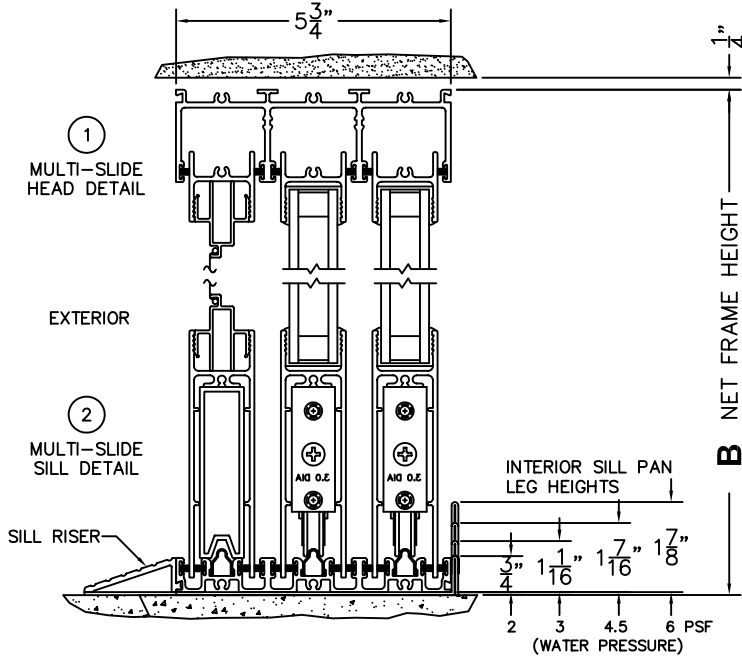

FLEETWOOD
WINDOWS & DOORS
FleetwoodUSA.com

NORWOOD 3070EX M/S
OX CUSTOM CONFIGURATION
WITH SCREENS

ORDER NO.:

ITEM NO.:

SCALE: 1/4

REQUIRED DEALER INFO.

A (NET FRAME WIDTH)

B (NET FRAME HEIGHT)

SILL PAN HEIGHT (INTERIOR LEG)
(3/4", 1-1/16", 1-7/16" OR 1-7/8")

NOTES:

FLEETWOOD
 WINDOWS & DOORS
 FleetwoodUSA.com

NORWOOD 3070EX M/S
 OX CUSTOM CONFIGURATION
 WITH SCREENS

ORDER NO.:

ITEM NO.:

SCALE: 1/4