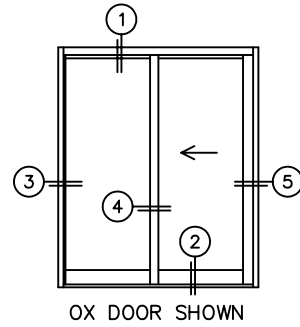

FLEETWOOD
WINDOWS & DOORS
FleetwoodUSA.com

NORWOOD 3070EX M/S
OX CUSTOM CONFIGURATION
WITH SCREENS

ORDER NO.:

ITEM NO.:

SCALE: 1/4

REQUIRED DEALER INFO.

A (NET FRAME WIDTH)

B (NET FRAME HEIGHT)

SILL PAN HEIGHT (INTERIOR LEG)
(3/4", 1-1/16", 1-7/16" OR 1-7/8")

NOTES:

FLEETWOOD
 WINDOWS & DOORS
 FleetwoodUSA.com

NORWOOD 3070EX M/S
 OX CUSTOM CONFIGURATION
 WITH SCREENS

ORDER NO.:

ITEM NO.:

SCALE: 1/4