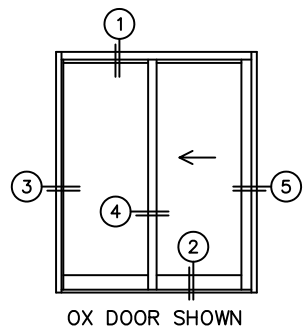

FLEETWOOD
WINDOWS & DOORS
FleetwoodUSA.com

NORWOOD 3070EX M/S
OX CUSTOM CONFIGURATION
WITH SCREENS

ORDER NO.:

ITEM NO.:

REQUIRED DEALER INFO.

A(NET FRAME WIDTH)

B(NET FRAME HEIGHT)

SILL PAN HEIGHT (INTERIOR LEG)
(3/4", 1-1/16", 1-7/16" OR 1-7/8")

NOTES:

(USE RULER TO SCALE DIMENSIONS IN INCHES)

SCALE: 1/4