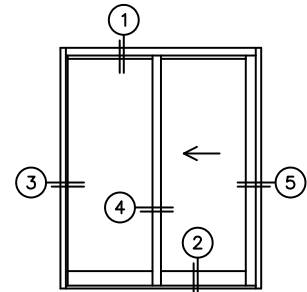

SILL PAN HEIGHT (INTERIOR LEG)  
(3/4", 1-1/16", 1-7/16" OR 1-7/8")

(USE RULER TO SCALE DIMENSIONS IN INCHES)

SCALE: 1/4

NOTES:

OX DOOR SHOWN

- ③ FIXED JAMB
- ④ INTERLOCKERS
- ⑤ LOCK JAMB