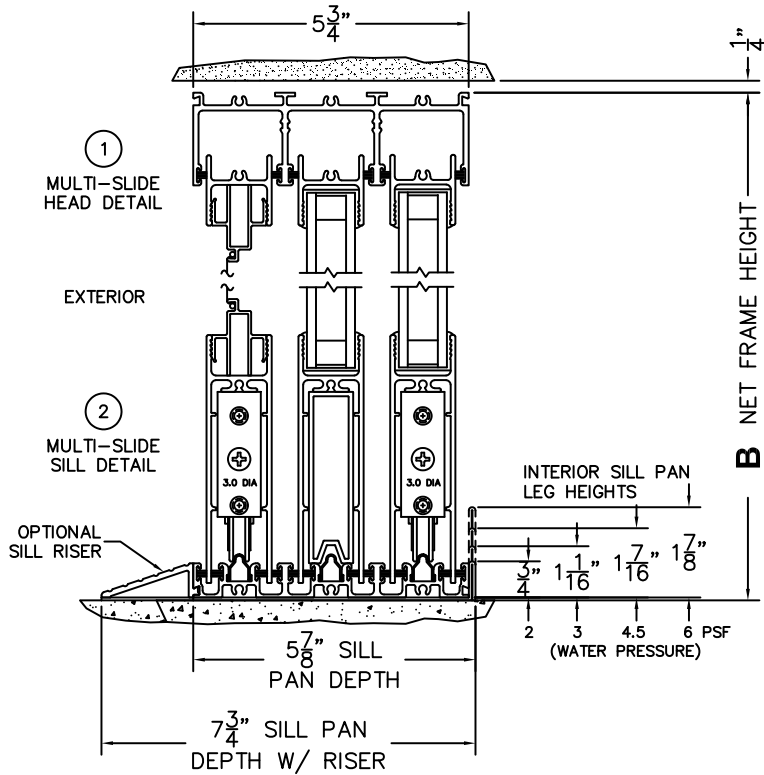

SILL PAN HEIGHT (INTERIOR LEG)  
(3/4", 1-1/16", 1-7/16" OR 1-7/8")

(USE RULER TO SCALE DIMENSIONS IN INCHES)

SCALE: 1/4

NOTES:

OX DOOR SHOWN

- ③ FIXED JAMB
- ④ INTERLOCKERS
- ⑤ LOCK JAMB