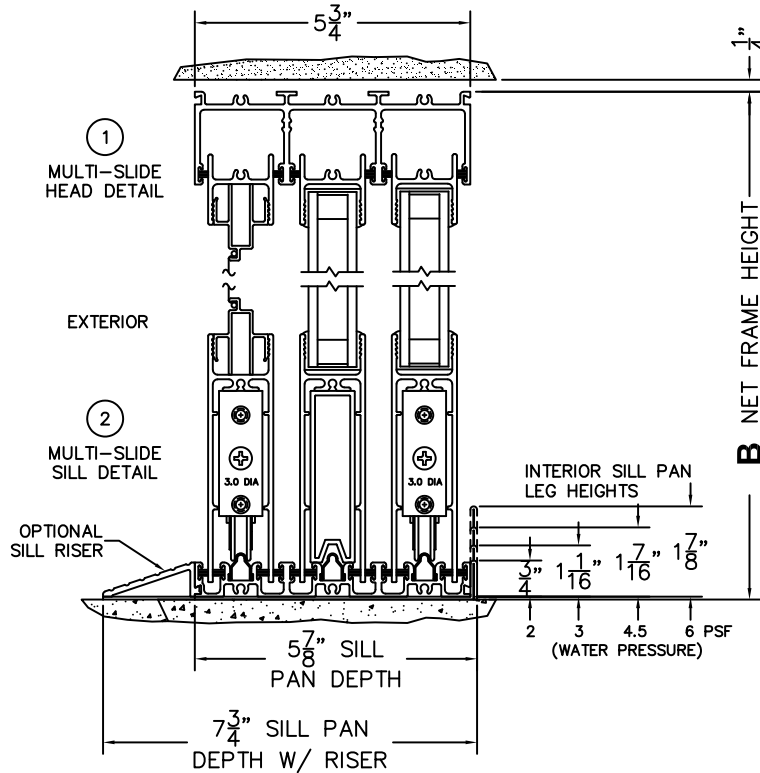

FLEETWOOD
WINDOWS & DOORS
FleetwoodUSA.com

NORWOOD 3070EX M/S
OX CUSTOM CONFIGURATION
WITH SCREENS

ORDER NO.:

ITEM NO.:

REQUIRED DEALER INFO.

A(NET FRAME WIDTH)

B(NET FRAME HEIGHT)

SILL PAN HEIGHT(INTERIOR LEG)
(3/4", 1-1/16", 1-7/16" OR 1-7/8")

(USE RULER TO SCALE DIMENSIONS IN INCHES)

SCALE: 1/4

NOTES:

OX DOOR SHOWN