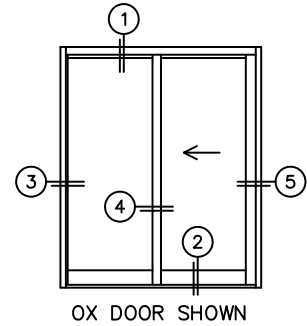

FLEETWOOD
WINDOWS & DOORS
FleetwoodUSA.com

NORWOOD 3070EX M/S
OX CUSTOM CONFIGURATION
WITH SCREENS

ORDER NO.:

ITEM NO.:

REQUIRED DEALER INFO.

A(NET FRAME WIDTH)

B(NET FRAME HEIGHT)

SILL PAN HEIGHT(INTERIOR LEG)
(3/4", 1-1/16", 1-7/16" OR 1-7/8")

(USE RULER TO SCALE DIMENSIONS IN INCHES)

SCALE: 1/4

NOTES:

OX DOOR SHOWN