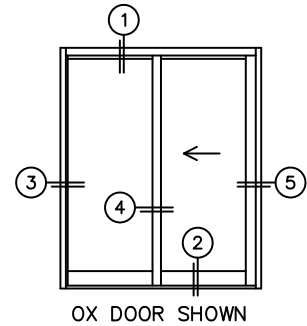

FLEETWOOD
WINDOWS & DOORS
FleetwoodUSA.com

NORWOOD 3070EX M/S
OX CUSTOM CONFIGURATION
WITH SCREENS

ORDER NO.:

ITEM NO.:

REQUIRED DEALER INFO.

A(NET FRAME WIDTH)

B(NET FRAME HEIGHT)

SILL PAN HEIGHT (INTERIOR LEG)
(3/4", 1-1/16", 1-7/16" OR 1-7/8")

(USE RULER TO SCALE DIMENSIONS IN INCHES)

SCALE: 1/4

NOTES:

OX DOOR SHOWN