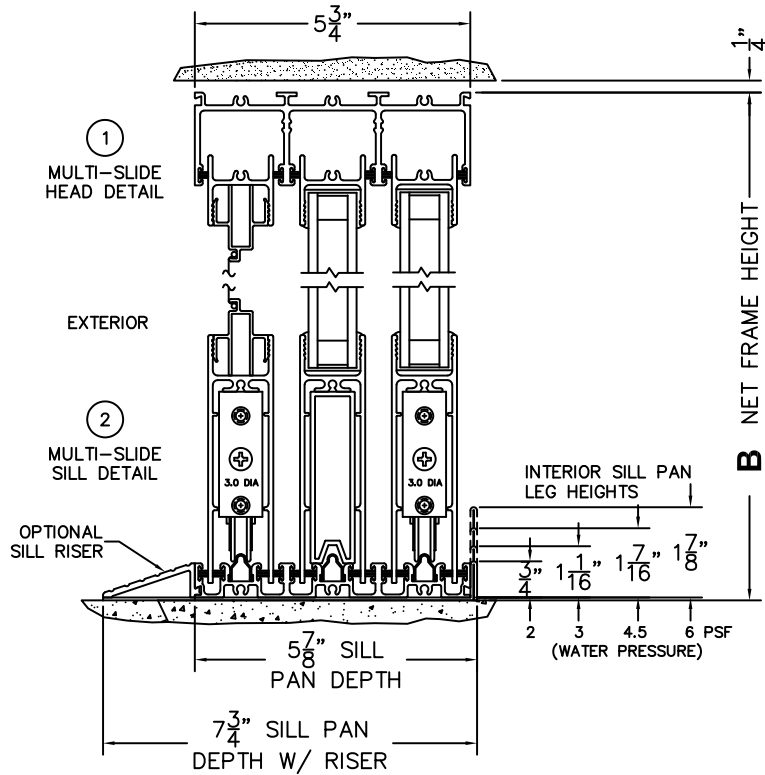

FLEETWOOD
WINDOWS & DOORS
FleetwoodUSA.com

NORWOOD 3070EX M/S
OX CUSTOM CONFIGURATION
WITH SCREENS

ORDER NO.:

ITEM NO.:

REQUIRED DEALER INFO.

A(NET FRAME WIDTH)

B(NET FRAME HEIGHT)

SILL PAN HEIGHT (INTERIOR LEG)
(3/4", 1-1/16", 1-7/16" OR 1-7/8")

(USE RULER TO SCALE DIMENSIONS IN INCHES)

SCALE: 1/4

NOTES:

OX DOOR SHOWN