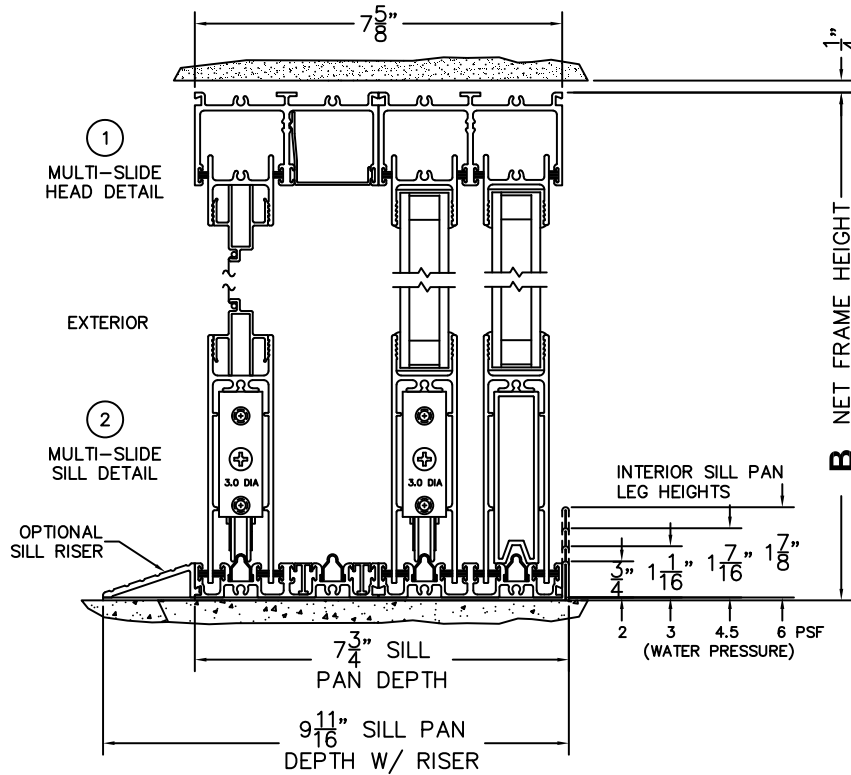

FLEETWOOD
WINDOWS & DOORS
FleetwoodUSA.com

NORWOOD 3070EX M/S
OX CUSTOM CONFIGURATION
WITH SCREENS

ORDER NO.:

ITEM NO.:

REQUIRED DEALER INFO.

A(NET FRAME WIDTH)

B(NET FRAME HEIGHT)

SILL PAN HEIGHT (INTERIOR LEG)
(3/4", 1-1/16", 1-7/16" OR 1-7/8")

(USE RULER TO SCALE DIMENSIONS IN INCHES)

SCALE: 1/4

NOTES:

OX DOOR SHOWN

3 FIXED JAMB 4 INTERLOCKERS 5 LOCK JAMB

SCREEN WILL NOT FUNCTION/SEAL CORRECTLY WITH THE SELECTED HARDWARE.