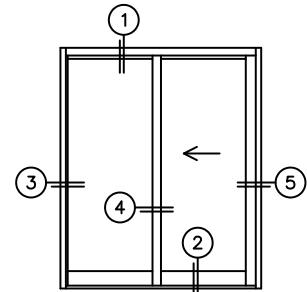

FLEETWOOD
WINDOWS & DOORS
FleetwoodUSA.com

NORWOOD 3070EX M/S
OX CUSTOM CONFIGURATION
WITH SCREENS

ORDER NO.:

ITEM NO.:

REQUIRED DEALER INFO.

A(NET FRAME WIDTH)

B(NET FRAME HEIGHT)

SILL PAN HEIGHT (INTERIOR LEG)
(3/4", 1-1/16", 1-7/16" OR 1-7/8")

(USE RULER TO SCALE DIMENSIONS IN INCHES)

SCALE: 1/4

NOTES:

OX DOOR SHOWN

3 FIXED JAMB 4 INTERLOCKERS 5 LOCK JAMB

SCREEN WILL NOT FUNCTION/SEAL CORRECTLY WITH THE SELECTED HARDWARE.