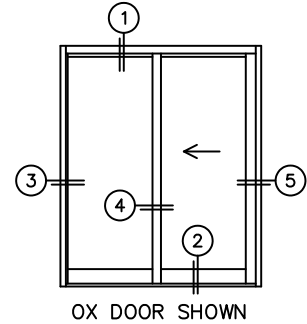

FLEETWOOD
WINDOWS & DOORS
FleetwoodUSA.com

NORWOOD 3070EX M/S
OX CUSTOM CONFIGURATION
WITH SCREENS

ORDER NO.:

ITEM NO.:

REQUIRED DEALER INFO.

A(NET FRAME WIDTH)

B(NET FRAME HEIGHT)

SILL PAN HEIGHT (INTERIOR LEG)
(3/4", 1-1/16", 1-7/16" OR 1-7/8")

(USE RULER TO SCALE DIMENSIONS IN INCHES)

SCALE: 1/4

NOTES:

3 FIXED JAMB 4 INTERLOCKERS 5 LOCK JAMB