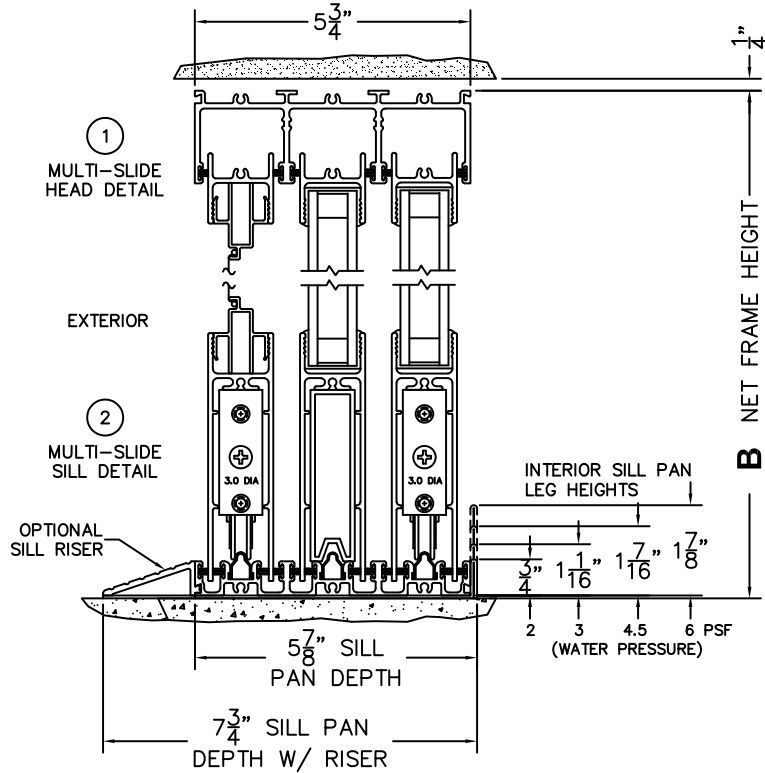

FLEETWOOD
WINDOWS & DOORS
FleetwoodUSA.com

NORWOOD 3070EX M/S
OX CUSTOM CONFIGURATION
WITH SCREENS

ORDER NO.:

ITEM NO.:

REQUIRED DEALER INFO.

A(NET FRAME WIDTH)

B(NET FRAME HEIGHT)

SILL PAN HEIGHT (INTERIOR LEG)
(3/4", 1-1/16", 1-7/16" OR 1-7/8")

(USE RULER TO SCALE DIMENSIONS IN INCHES)

SCALE: 1/4

NOTES:

3 FIXED JAMB 4 INTERLOCKERS 5 LOCK JAMB