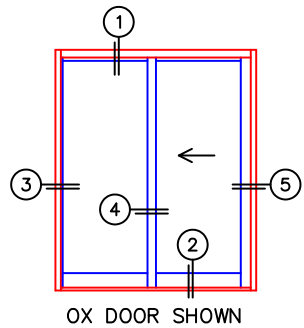

FLEETWOOD
WINDOWS & DOORS
FleetwoodUSA.com

NORWOOD 3070EX M/S
OX CUSTOM CONFIGURATION
WITH SCREENS

ORDER NO.:

ITEM NO.:

REQUIRED DEALER INFO.

A(NET FRAME WIDTH)

B(NET FRAME HEIGHT)

SILL PAN HEIGHT (INTERIOR LEG)
(3/4", 1-1/16", 1-7/16" OR 1-7/8")

(USE RULER TO SCALE DIMENSIONS IN INCHES)

SCALE: 1/4

NOTES:

OX DOOR SHOWN