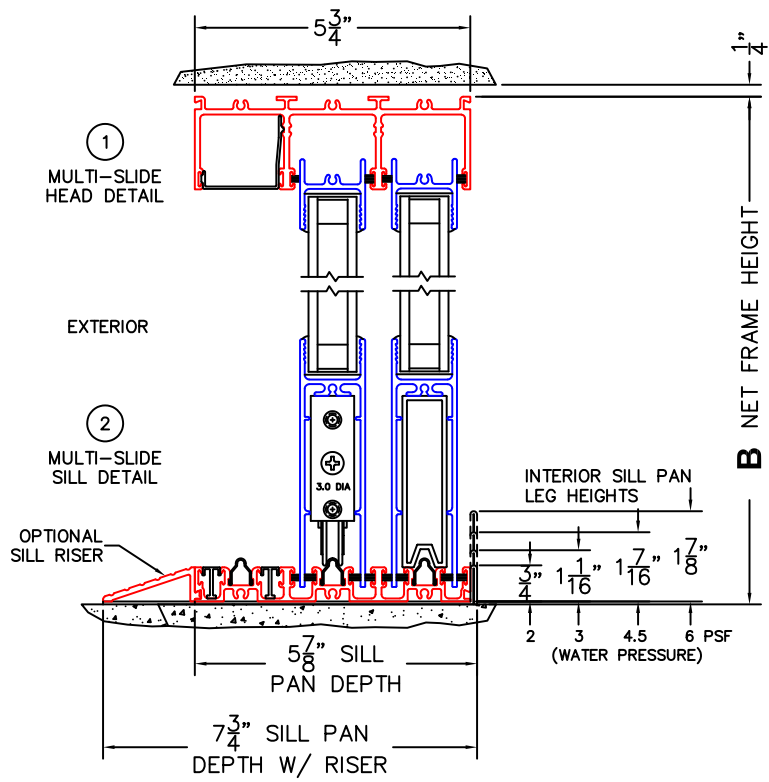

FLEETWOOD
WINDOWS & DOORS
FleetwoodUSA.com

NORWOOD 3070EX M/S
OX CUSTOM CONFIGURATION
WITH SCREENS

ORDER NO.:

ITEM NO.:

REQUIRED DEALER INFO.

A(NET FRAME WIDTH)

B(NET FRAME HEIGHT)

SILL PAN HEIGHT (INTERIOR LEG)
(3/4", 1-1/16", 1-7/16" OR 1-7/8")

(USE RULER TO SCALE DIMENSIONS IN INCHES)

SCALE: 1/4

NOTES:

OX DOOR SHOWN