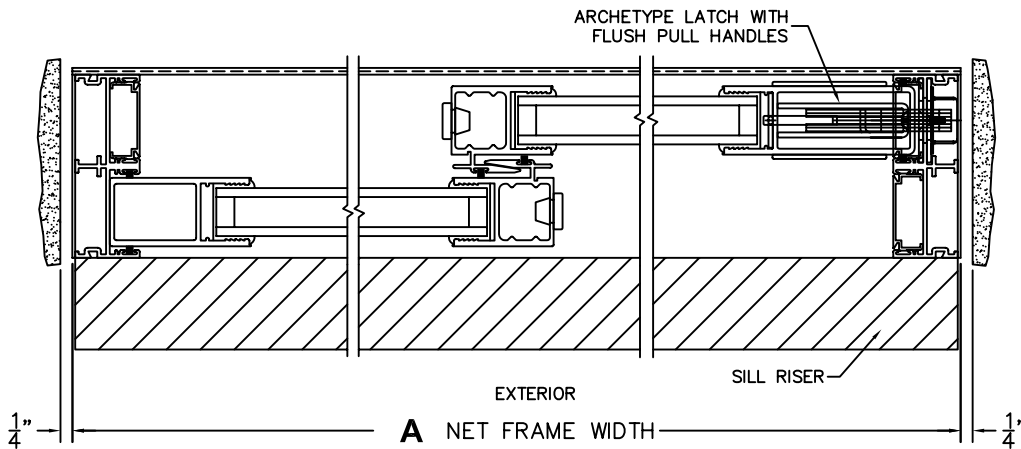

SILL PAN HEIGHT (INTERIOR LEG)
(3/4", 1-1/16", 1-7/16" OR 1-7/8")

NOTES:

③
FIXED JAMB

④
INTERLOCKERS

⑤
LOCK JAMB

FLEETWOOD
 WINDOWS & DOORS
 FleetwoodUSA.com

NORWOOD 3070EX M/S
 OX CUSTOM CONFIGURATION
 NO SCREENS

ORDER NO.:

ITEM NO.:

SCALE: 1/4

FLUSH STACK: DOOR SHOWN IN OPEN POSITION