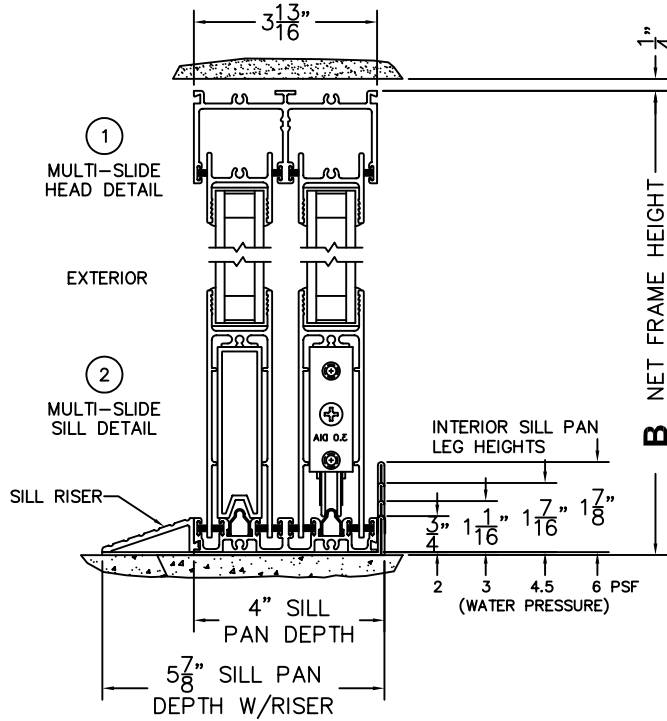

SILL PAN HEIGHT (INTERIOR LEG)
(3/4", 1-1/16", 1-7/16" OR 1-7/8")

NOTES:

③
FIXED JAMB

④
INTERLOCKERS

⑤
LOCK JAMB

FLEETWOOD
 WINDOWS & DOORS
 FleetwoodUSA.com

NORWOOD 3070EX M/S
 OX CUSTOM CONFIGURATION
 NO SCREENS

ORDER NO.:

ITEM NO.:

SCALE: 1/4

FLUSH STACK: DOOR SHOWN IN OPEN POSITION