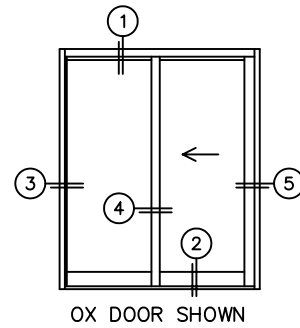

SILL PAN HEIGHT (INTERIOR LEG)
(3/4", 1-1/16", 1-7/16" OR 1-7/8")

NOTES:

③
FIXED JAMB

④
INTERLOCKERS

⑤
LOCK JAMB

FLEETWOOD
 WINDOWS & DOORS
 FleetwoodUSA.com

NORWOOD 3070EX M/S
 OX CUSTOM CONFIGURATION
 NO SCREENS

ORDER NO.:

ITEM NO.:

SCALE: 1/4

FLUSH STACK: DOOR SHOWN IN OPEN POSITION