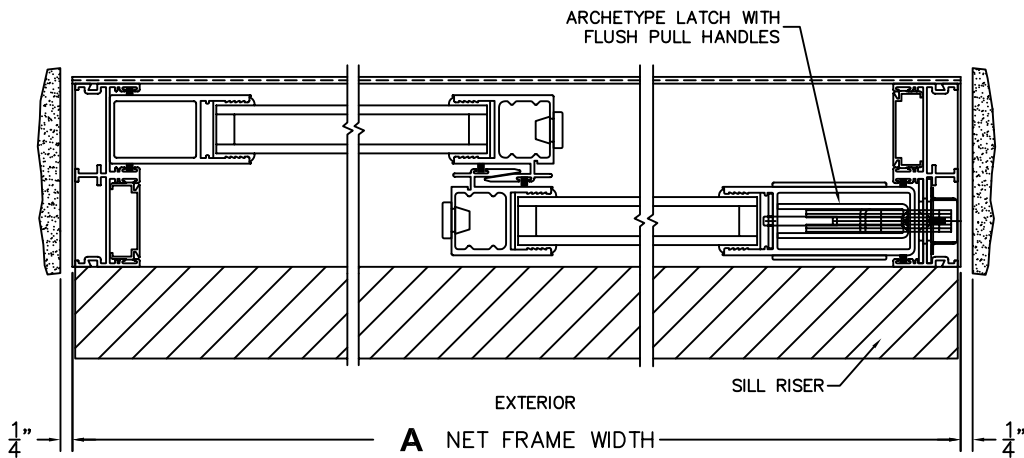

SILL PAN HEIGHT (INTERIOR LEG)
(3/4", 1-1/16", 1-7/16" OR 1-7/8")

NOTES:

③
FIXED JAMB

④
INTERLOCKERS

⑤
LOCK JAMB

FLEETWOOD
 WINDOWS & DOORS
 FleetwoodUSA.com

NORWOOD 3070EX M/S
 OX CUSTOM CONFIGURATION
 NO SCREENS

ORDER NO.:

ITEM NO.:

SCALE: 1/4

FLUSH STACK: DOOR SHOWN IN OPEN POSITION