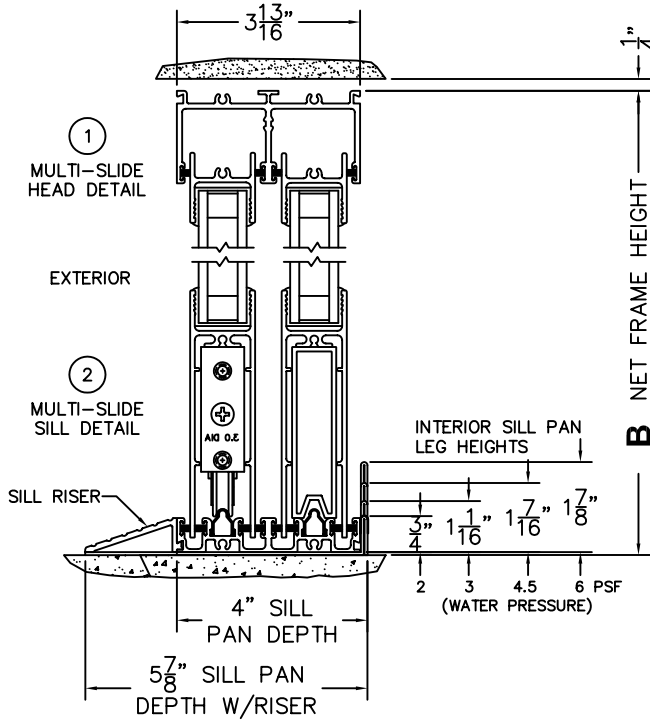

FLEETWOOD
WINDOWS & DOORS
FleetwoodUSA.com

NORWOOD 3070EX M/S
OX CUSTOM CONFIGURATION
NO SCREENS

ORDER NO.:

ITEM NO.:

SCALE: 1/4

REQUIRED DEALER INFO.

A (NET FRAME WIDTH)

B (NET FRAME HEIGHT)

SILL PAN HEIGHT (INTERIOR LEG)
(3/4", 1-1/16", 1-7/16" OR 1-7/8")

NOTES:

③
FIXED JAMB

④
INTERLOCKERS

⑤
LOCK JAMB

FLEETWOOD
 WINDOWS & DOORS
 FleetwoodUSA.com

NORWOOD 3070EX M/S
 OX CUSTOM CONFIGURATION
 NO SCREENS

ORDER NO.:

ITEM NO.:

SCALE: 1/4

FLUSH STACK: DOOR SHOWN IN OPEN POSITION