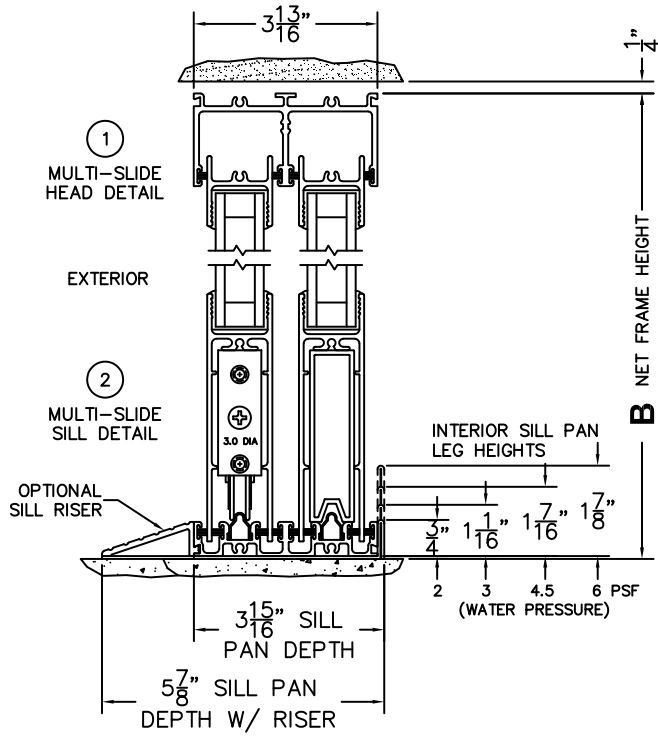

FLEETWOOD
WINDOWS & DOORS
FleetwoodUSA.com

NORWOOD 3070EX M/S
OX STANDARD CONFIGURATION
NO SCREENS

ORDER NO.:

ITEM NO.:

REQUIRED DEALER INFO.

A(NET FRAME WIDTH)

B(NET FRAME HEIGHT)

SILL PAN HEIGHT (INTERIOR LEG)
(3/4", 1-1/16", 1-7/16" OR 1-7/8")

(USE RULER TO SCALE DIMENSIONS IN INCHES)

SCALE: 1/4

NOTES:

③ FIXED JAMB ④ INTERLOCKERS ⑤ LOCK JAMB