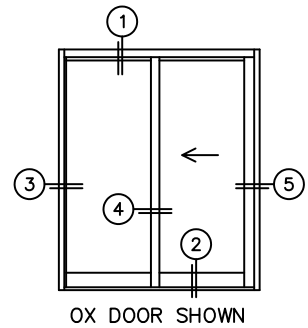

FLEETWOOD
WINDOWS & DOORS
FleetwoodUSA.com

NORWOOD 3070EX M/S
OX STANDARD CONFIGURATION
NO SCREENS

ORDER NO.:

ITEM NO.:

REQUIRED DEALER INFO.

A(NET FRAME WIDTH)

B(NET FRAME HEIGHT)

SILL PAN HEIGHT (INTERIOR LEG)
(3/4", 1-1/16", 1-7/16" OR 1-7/8")

(USE RULER TO SCALE DIMENSIONS IN INCHES)

SCALE: 1/4

NOTES:

③ FIXED JAMB ④ INTERLOCKERS ⑤ LOCK JAMB