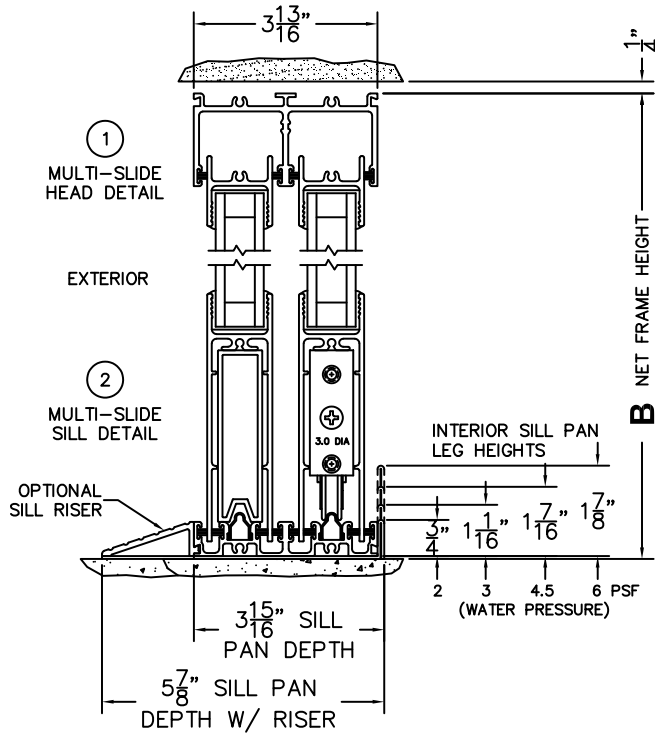

FLEETWOOD
WINDOWS & DOORS
FleetwoodUSA.com

NORWOOD 3070EX M/S
OX CUSTOM CONFIGURATION
NO SCREENS

ORDER NO.:

ITEM NO.:

REQUIRED DEALER INFO.

A(NET FRAME WIDTH)

B(NET FRAME HEIGHT)

SILL PAN HEIGHT (INTERIOR LEG)
(3/4", 1-1/16", 1-7/16" OR 1-7/8")

(USE RULER TO SCALE DIMENSIONS IN INCHES)

SCALE: 1/4

NOTES: