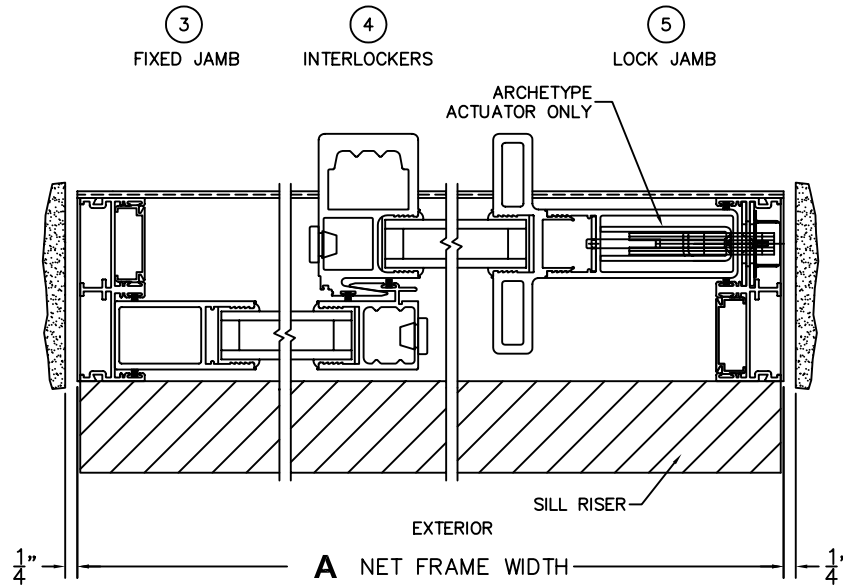

**FLEETWOOD**  
WINDOWS & DOORS  
FleetwoodUSA.com

**NORWOOD 3070EX M/S**  
**OX CUSTOM CONFIGURATION**  
**NO SCREENS**

ORDER NO.:

ITEM NO.:

SCALE: 1/4

REQUIRED DEALER INFO.

**A** (NET FRAME WIDTH)

**B** (NET FRAME HEIGHT)

SILL PAN HEIGHT (INTERIOR LEG)  
(3/4", 1-1/16", 1-7/16" OR 1-7/8")

NOTES:

**FLEETWOOD**  
 WINDOWS & DOORS  
 FleetwoodUSA.com

**NORWOOD 3070EX M/S**  
 OX CUSTOM CONFIGURATION  
 NO SCREENS

ORDER NO.:

ITEM NO.:

SCALE: 1/4

DOOR SHOWN IN OPEN POSITION