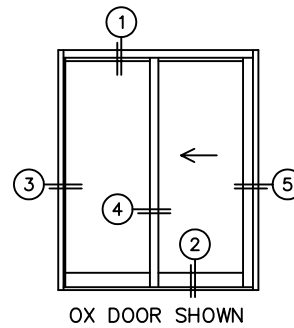

**FLEETWOOD**  
WINDOWS & DOORS  
FleetwoodUSA.com

**NORWOOD 3070EX M/S**  
**OX CUSTOM CONFIGURATION**  
**NO SCREENS**

ORDER NO.:

ITEM NO.:

SCALE: 1/4

REQUIRED DEALER INFO.

**A** (NET FRAME WIDTH)

**B** (NET FRAME HEIGHT)

SILL PAN HEIGHT (INTERIOR LEG)  
(3/4", 1-1/16", 1-7/16" OR 1-7/8")

NOTES:

**FLEETWOOD**  
 WINDOWS & DOORS  
 FleetwoodUSA.com

**NORWOOD 3070EX M/S**  
 OX CUSTOM CONFIGURATION  
 NO SCREENS

ORDER NO.:

ITEM NO.:

SCALE: 1/4

DOOR SHOWN IN OPEN POSITION