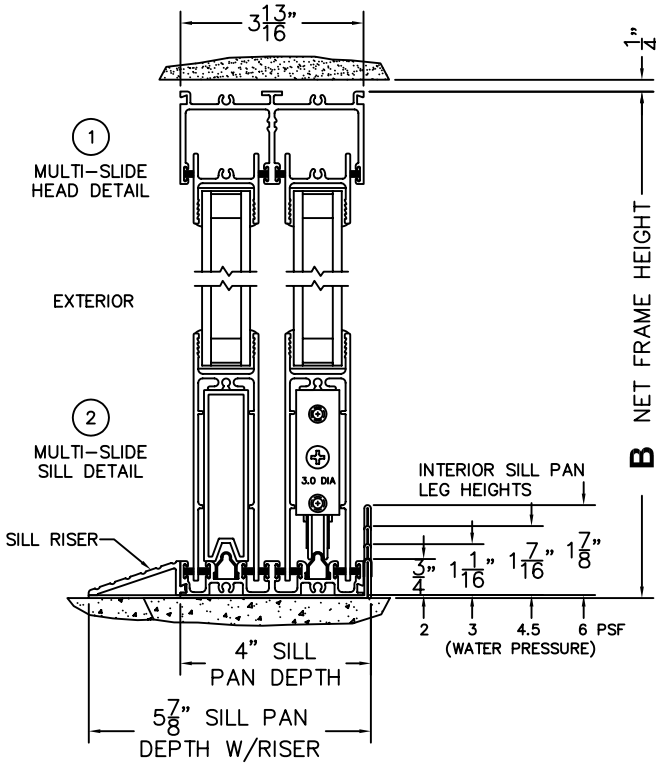

**FLEETWOOD**  
WINDOWS & DOORS  
FleetwoodUSA.com

**NORWOOD 3070EX M/S**  
**OX CUSTOM CONFIGURATION**  
**NO SCREENS**

ORDER NO.:

ITEM NO.:

SCALE: 1/4

REQUIRED DEALER INFO.

**A** (NET FRAME WIDTH)

**B** (NET FRAME HEIGHT)

SILL PAN HEIGHT (INTERIOR LEG)  
(3/4", 1-1/16", 1-7/16" OR 1-7/8")

NOTES:

**FLEETWOOD**  
 WINDOWS & DOORS  
 FleetwoodUSA.com

**NORWOOD 3070EX M/S**  
 OX CUSTOM CONFIGURATION  
 NO SCREENS

ORDER NO.:

ITEM NO.:

SCALE: 1/4

DOOR SHOWN IN OPEN POSITION