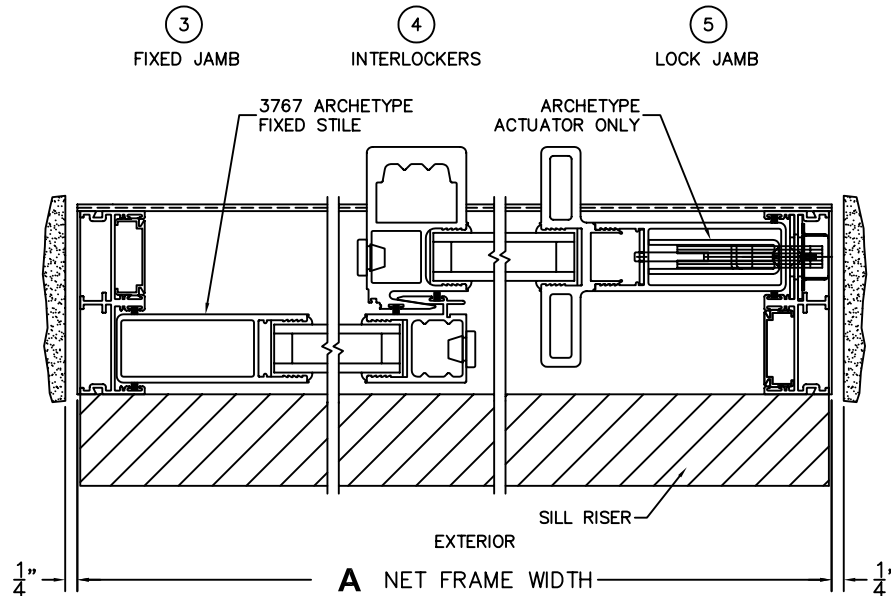

FLEETWOOD
WINDOWS & DOORS
FleetwoodUSA.com

NORWOOD 3070EX M/S
OX CUSTOM CONFIGURATION
NO SCREENS

ORDER NO.:

ITEM NO.:

SCALE: 1/4

REQUIRED DEALER INFO.

A (NET FRAME WIDTH)

B (NET FRAME HEIGHT)

SILL PAN HEIGHT (INTERIOR LEG)
(3/4", 1-1/16", 1-7/16" OR 1-7/8")

NOTES:

FLEETWOOD
WINDOWS & DOORS
FleetwoodUSA.com

NORWOOD 3070EX M/S
OX CUSTOM CONFIGURATION
NO SCREENS

ORDER NO.:

ITEM NO.:

SCALE: 1/4

NON-FLUSH STACK (EQUAL GLASS): PANELS IN OPEN POSITION