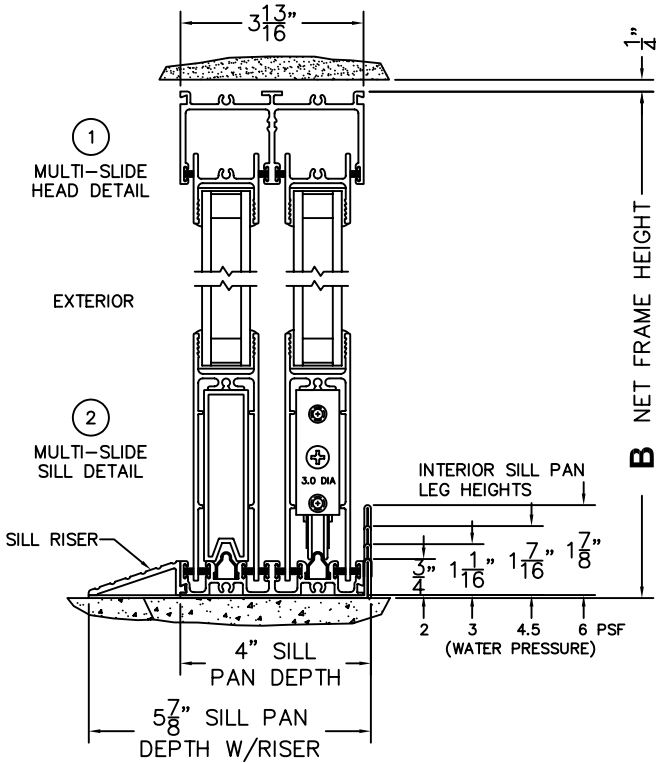

FLEETWOOD
WINDOWS & DOORS
FleetwoodUSA.com

NORWOOD 3070EX M/S
OX CUSTOM CONFIGURATION
NO SCREENS

ORDER NO.:

ITEM NO.:

SCALE: 1/4

REQUIRED DEALER INFO.

A (NET FRAME WIDTH)

B (NET FRAME HEIGHT)

SILL PAN HEIGHT (INTERIOR LEG)
(3/4", 1-1/16", 1-7/16" OR 1-7/8")

NOTES:

FLEETWOOD
WINDOWS & DOORS
FleetwoodUSA.com

NORWOOD 3070EX M/S
OX CUSTOM CONFIGURATION
NO SCREENS

ORDER NO.:

ITEM NO.:

SCALE: 1/4

NON-FLUSH STACK (EQUAL GLASS): PANELS IN OPEN POSITION