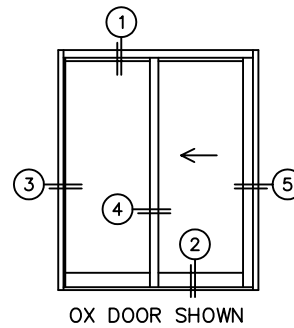

FLEETWOOD
WINDOWS & DOORS
FleetwoodUSA.com

NORWOOD 3070EX M/S
OX CUSTOM CONFIGURATION
NO SCREENS

ORDER NO.:

ITEM NO.:

SCALE: 1/4

REQUIRED DEALER INFO.

A (NET FRAME WIDTH)

B (NET FRAME HEIGHT)

SILL PAN HEIGHT (INTERIOR LEG)
(3/4", 1-1/16", 1-7/16" OR 1-7/8")

NOTES:

FLEETWOOD
WINDOWS & DOORS
FleetwoodUSA.com

NORWOOD 3070EX M/S
OX CUSTOM CONFIGURATION
NO SCREENS

ORDER NO.:

ITEM NO.:

SCALE: 1/4

NON-FLUSH STACK (EQUAL GLASS): PANELS IN OPEN POSITION