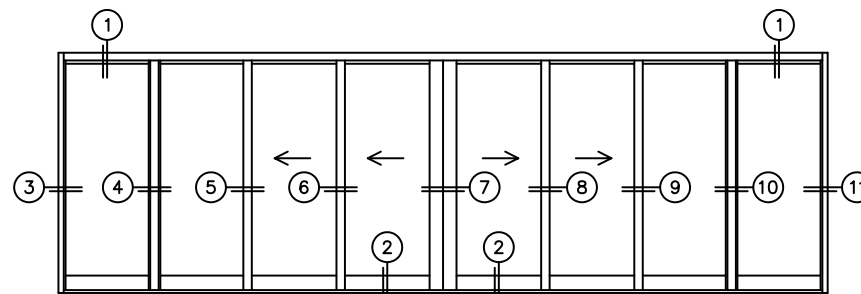

FLEETWOOD
WINDOWS & DOORS
FleetwoodUSA.com

NORWOOD 3070EX M/S

OOXXIXX00 STANDARD CONFIGURATION
NO SCREENS

ORDER NO.:

ITEM NO.:

REQUIRED DEALER INFO.

A (NET FRAME WIDTH)

B (NET FRAME HEIGHT)

SILL PAN HEIGHT (INTERIOR LEG)
(3/4", 1-1/16", 1-7/16" OR 1-7/8")

NOTES:

(USE RULER TO SCALE DIMENSIONS IN INCHES)

SCALE: 1/4

OOXXIXX00 DOOR SHOWN

- ③
FIXED JAMB
- ④
T-MULLION
- ⑤
INTERLOCKERS
- ⑥
INTERLOCKERS
- ⑦
MEETING STILES
- ⑧
INTERLOCKERS
- ⑨
INTERLOCKERS
- ⑩
T-MULLION
- ⑪
FIXED JAMB