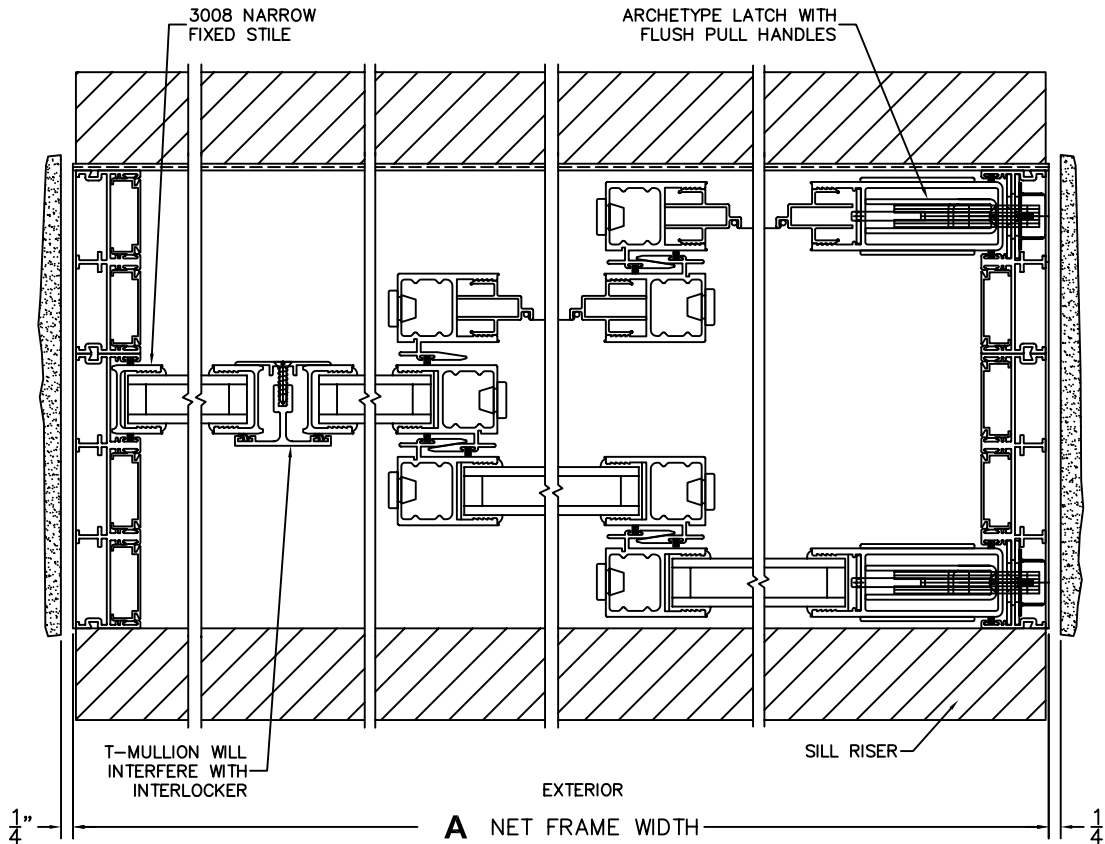

FLEETWOOD
WINDOWS & DOORS
FleetwoodUSA.com

NORWOOD 3070EX M/S
OOXX CUSTOM CONFIGURATION
WITH SCREENS

ORDER NO.:

ITEM NO.:

REQUIRED DEALER INFO.

A (NET FRAME WIDTH)

B (NET FRAME HEIGHT)

SILL PAN HEIGHT (INTERIOR LEG)
(3/4", 1-1/16", 1-7/16" OR 1-7/8")

NOTES:

SCALE: 1/4

OOXX DOOR SHOWN

- ③
FIXED JAMB
- ④
INTERLOCKERS
- ⑤
INTERLOCKERS
- ⑥
INTERLOCKERS
- ⑦
LOCK JAMB

A NET FRAME WIDTH

FLEETWOOD
 WINDOWS & DOORS
 FleetwoodUSA.com

NORWOOD 3070EX M/S
 00XX CUSTOM CONFIGURATION
 WITH SCREENS

ORDER NO.:

ITEM NO.:

SCALE: 1/4

DOOR IN OPEN POSITION