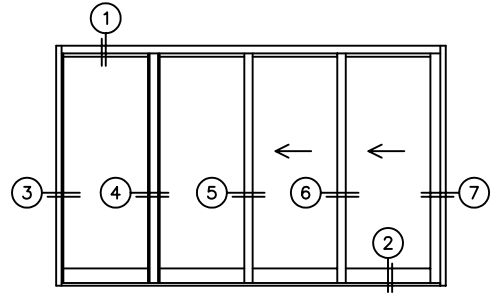

FLEETWOOD
WINDOWS & DOORS
FleetwoodUSA.com

NORWOOD 3070EX M/S
OOXX CUSTOM CONFIGURATION
WITH SCREENS

ORDER NO.:

ITEM NO.:

REQUIRED DEALER INFO.

A (NET FRAME WIDTH)

B (NET FRAME HEIGHT)

SILL PAN HEIGHT (INTERIOR LEG)
(3/4", 1-1/16", 1-7/16" OR 1-7/8")

NOTES:

SCALE: 1/4

OOXX DOOR SHOWN

- ③
FIXED JAMB
- ④
INTERLOCKERS
- ⑤
INTERLOCKERS
- ⑥
INTERLOCKERS
- ⑦
LOCK JAMB

A NET FRAME WIDTH

FLEETWOOD
 WINDOWS & DOORS
 FleetwoodUSA.com

NORWOOD 3070EX M/S
 00XX CUSTOM CONFIGURATION
 WITH SCREENS

ORDER NO.:

ITEM NO.:

SCALE: 1/4

DOOR IN OPEN POSITION