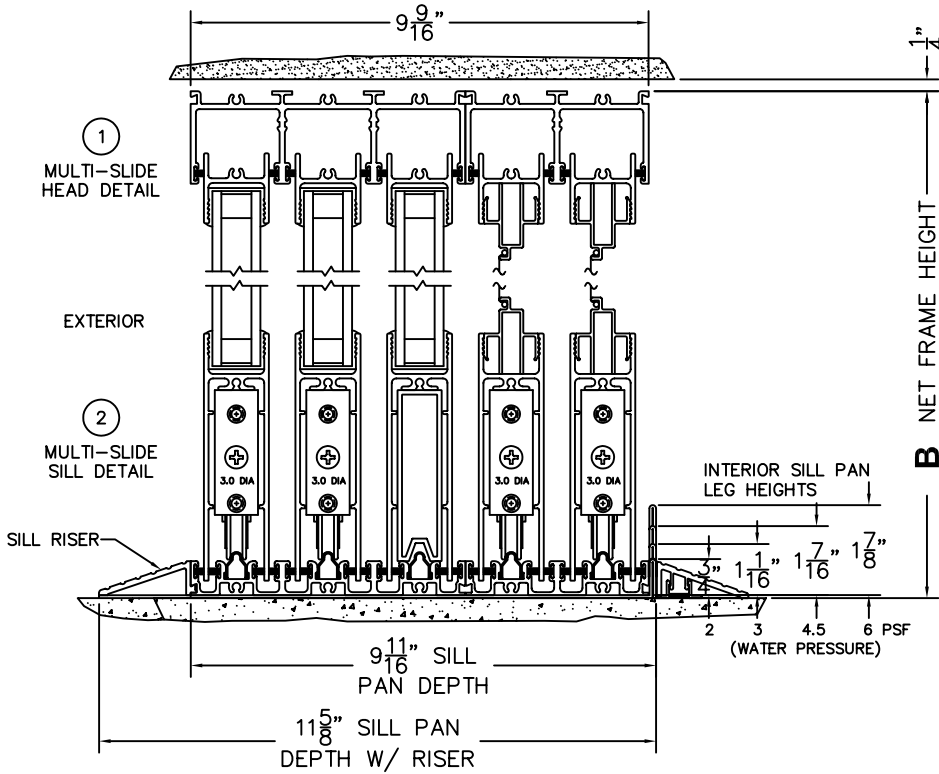

FLEETWOOD
WINDOWS & DOORS
FleetwoodUSA.com

NORWOOD 3070EX M/S
OOXX CUSTOM CONFIGURATION
WITH SCREENS

ORDER NO.:

ITEM NO.:

REQUIRED DEALER INFO.

A (NET FRAME WIDTH)

B (NET FRAME HEIGHT)

SILL PAN HEIGHT (INTERIOR LEG)
(3/4", 1-1/16", 1-7/16" OR 1-7/8")

NOTES:

SCALE: 1/4

OOXX DOOR SHOWN

- ③
FIXED JAMB
- ④
INTERLOCKERS
- ⑤
INTERLOCKERS
- ⑥
INTERLOCKERS
- ⑦
LOCK JAMB

A NET FRAME WIDTH

FLEETWOOD
 WINDOWS & DOORS
 FleetwoodUSA.com

NORWOOD 3070EX M/S
 00XX CUSTOM CONFIGURATION
 WITH SCREENS

ORDER NO.:

ITEM NO.:

SCALE: 1/4

DOOR IN OPEN POSITION