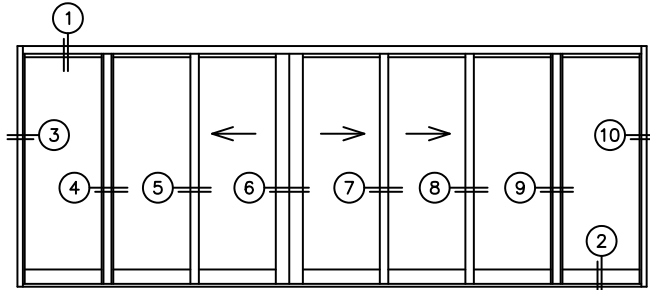

FLEETWOOD
WINDOWS & DOORS
FleetwoodUSA.com

NORWOOD 3070EX M/S
OOXIXX00 STANDARD CONFIGURATION
NO SCREENS

ORDER NO.:

ITEM NO.:

REQUIRED DEALER INFO.

A(NET FRAME WIDTH)

B(NET FRAME HEIGHT)

SILL PAN HEIGHT (INTERIOR LEG)
(3/4", 1-1/16", 1-7/16" OR 1-7/8")

NOTES:

(USE RULER TO SCALE DIMENSIONS IN INCHES)

SCALE: 1/4

OOXIXX00 DOOR SHOWN

FLEETWOOD
WINDOWS & DOORS
FleetwoodUSA.com

NORWOOD 3070EX M/S
OOXIXX00 STANDARD CONFIGURATION
NO SCREENS

ORDER NO.:

ITEM NO.:

REQUIRED DEALER INFO.

A (NET FRAME WIDTH)

B (NET FRAME HEIGHT)

SILL PAN HEIGHT (INTERIOR LEG)
(3/4", 1-1/16", 1-7/16" OR 1-7/8")

(USE RULER TO SCALE DIMENSIONS IN INCHES)

SCALE: 1/4

NOTES:

DWG NO.: T3070-EX-OOXIXX00-NS0-IS-MS-STI-HF-DN-AN-S2