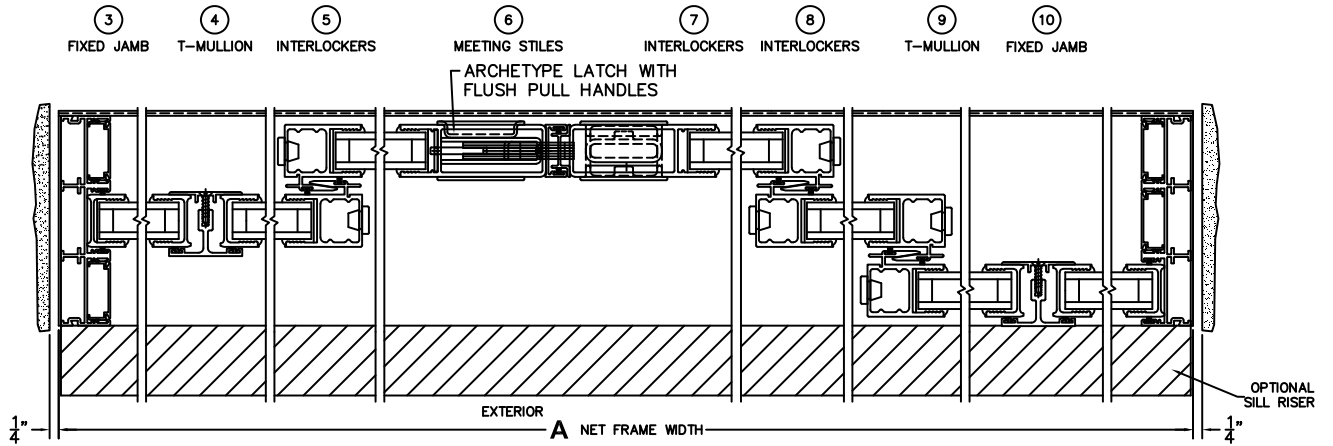

REQUIRED DEALER INFO.

A (NET FRAME WIDTH)

B (NET FRAME HEIGHT)

SILL PAN HEIGHT (INTERIOR LEG)
(3/4", 1-1/16", 1-7/16" OR 1-7/8")

(USE RULER TO SCALE DIMENSIONS IN INCHES)

SCALE: 1/4

NOTES:

DWG NO.: T3070-EX-OOXIXX00-NS0-IS-MS-STI-HF-DN-AN-S2