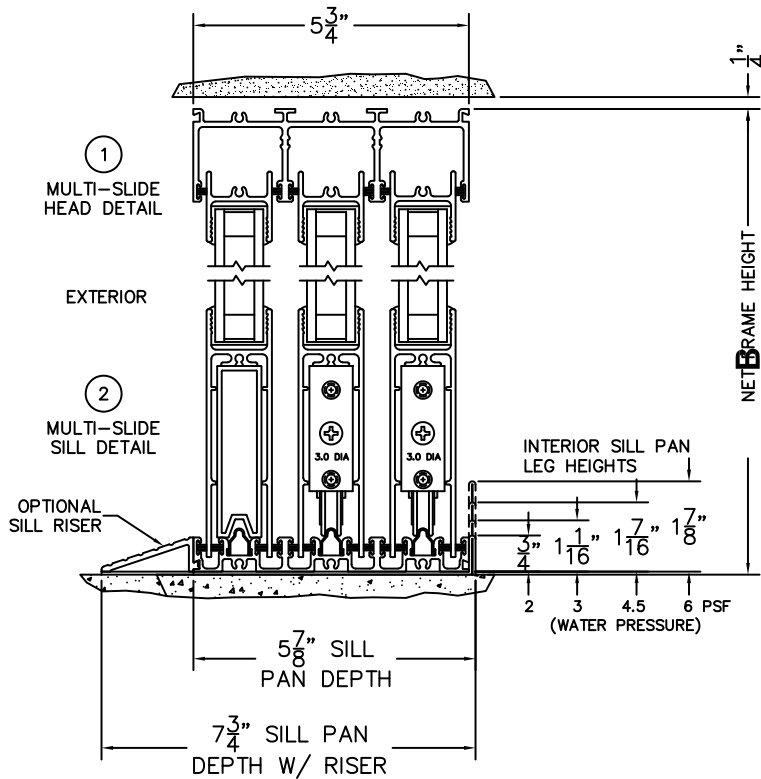

NOTES:

(USE RULER TO SCALE DIMENSIONS IN INCHES)

SCALE: 1/4

OOXIXX00 DOOR SHOWN

FLEETWOOD
WINDOWS & DOORS
FleetwoodUSA.com

NORWOOD 3070EX M/S
OOXIXX00 STANDARD CONFIGURATION
NO SCREENS

ORDER NO.:

ITEM NO.:

REQUIRED DEALER INFO.

A (NET FRAME WIDTH)

B (NET FRAME HEIGHT)

SILL PAN HEIGHT (INTERIOR LEG)
(3/4", 1-1/16", 1-7/16" OR 1-7/8")

(USE RULER TO SCALE DIMENSIONS IN INCHES)

SCALE: 1/4

NOTES:

DWG NO.: T3070-EX-OOXIXX00-NS0-IS-MS-STI-HF-DN-AN-S2