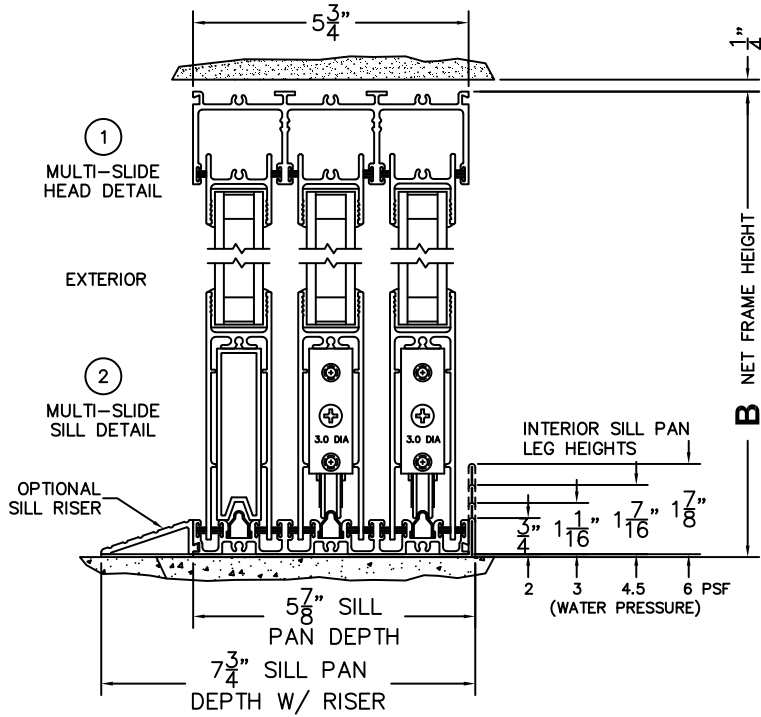

FLEETWOOD
WINDOWS & DOORS
FleetwoodUSA.com

NORWOOD 3070EX M/S
OOXIXX00 STANDARD CONFIGURATION
NO SCREENS

ORDER NO.:

ITEM NO.:

REQUIRED DEALER INFO.

A(NET FRAME WIDTH)

B(NET FRAME HEIGHT)

SILL PAN HEIGHT (INTERIOR LEG)
(3/4", 1-1/16", 1-7/16" OR 1-7/8")

NOTES:

(USE RULER TO SCALE DIMENSIONS IN INCHES)

SCALE: 1/4

OOXIXX00 DOOR SHOWN