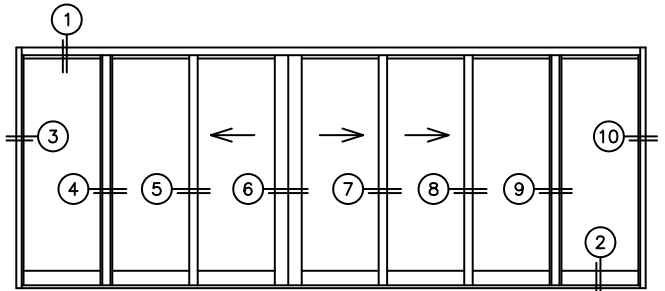

FLEETWOOD
WINDOWS & DOORS
FleetwoodUSA.com

NORWOOD 3070EX M/S
OOXIXX00 STANDARD CONFIGURATION
NO SCREENS

ORDER NO.:

ITEM NO.:

REQUIRED DEALER INFO.

A(NET FRAME WIDTH)

B(NET FRAME HEIGHT)

SILL PAN HEIGHT (INTERIOR LEG)
(3/4", 1-1/16", 1-7/16" OR 1-7/8")

NOTES:

(USE RULER TO SCALE DIMENSIONS IN INCHES)

SCALE: 1/4

OOXIXX00 DOOR SHOWN