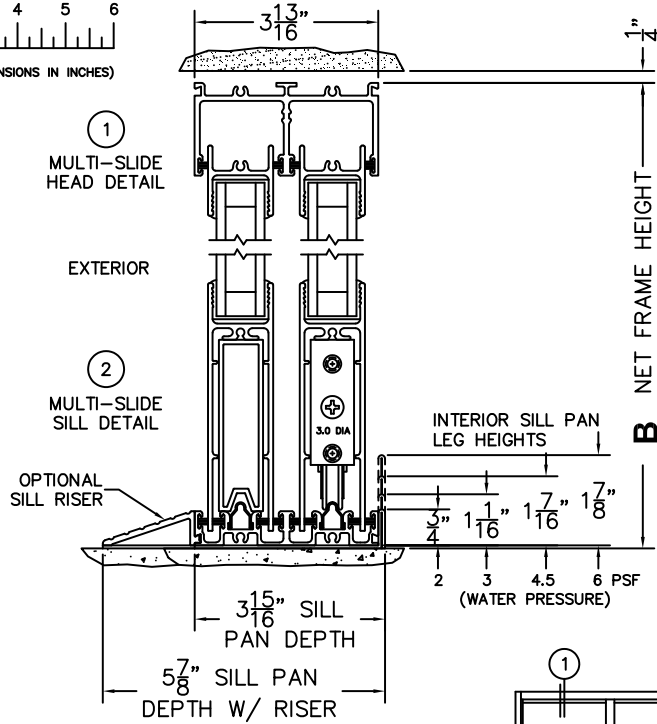

FLEETWOOD
WINDOWS & DOORS
FleetwoodUSA.com

NORWOOD 3070EX M/S
OOXIX000 STANDARD CONFIGURATION
NO SCREENS

ORDER NO.:

ITEM NO.:

REQUIRED DEALER INFO.

A(NET FRAME WIDTH)

B(NET FRAME HEIGHT)

SILL PAN HEIGHT (INTERIOR LEG)
(3/4", 1-1/16", 1-7/16" OR 1-7/8")

NOTES:

(USE RULER TO SCALE DIMENSIONS IN INCHES)

SCALE: 1/4

OOXIX000 DOOR SHOWN

- ③
FIXED JAMB
- ④
T-MULLION
- ⑤
INTERLOCKERS
- ⑥
MEETING STILES
- ⑦
INTERLOCKERS
- ⑧
T-MULLION
- ⑨
T-MULLION
- ⑩
FIXED JAMB

A NET FRAME WIDTH