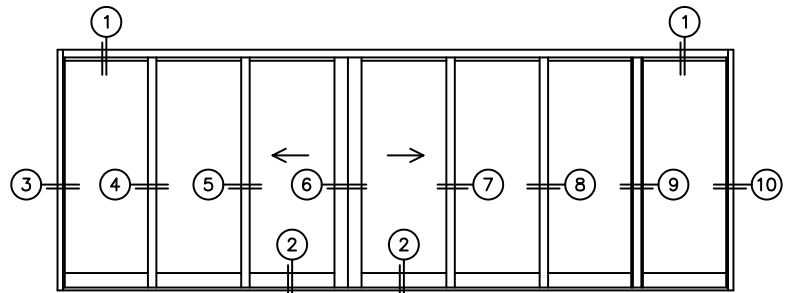

FLEETWOOD
WINDOWS & DOORS
FleetwoodUSA.com

NORWOOD 3070EX M/S
OOXIX000 STANDARD CONFIGURATION
NO SCREENS

ORDER NO.:

ITEM NO.:

REQUIRED DEALER INFO.

A(NET FRAME WIDTH)

B(NET FRAME HEIGHT)

SILL PAN HEIGHT (INTERIOR LEG)
(3/4", 1-1/16", 1-7/16" OR 1-7/8")

NOTES:

(USE RULER TO SCALE DIMENSIONS IN INCHES)

SCALE: 1/4

OOXIX000 DOOR SHOWN

- ③
FIXED JAMB
- ④
T-MULLION
- ⑤
INTERLOCKERS
- ⑥
MEETING STILES
- ⑦
INTERLOCKERS
- ⑧
T-MULLION
- ⑨
T-MULLION
- ⑩
FIXED JAMB

A NET FRAME WIDTH