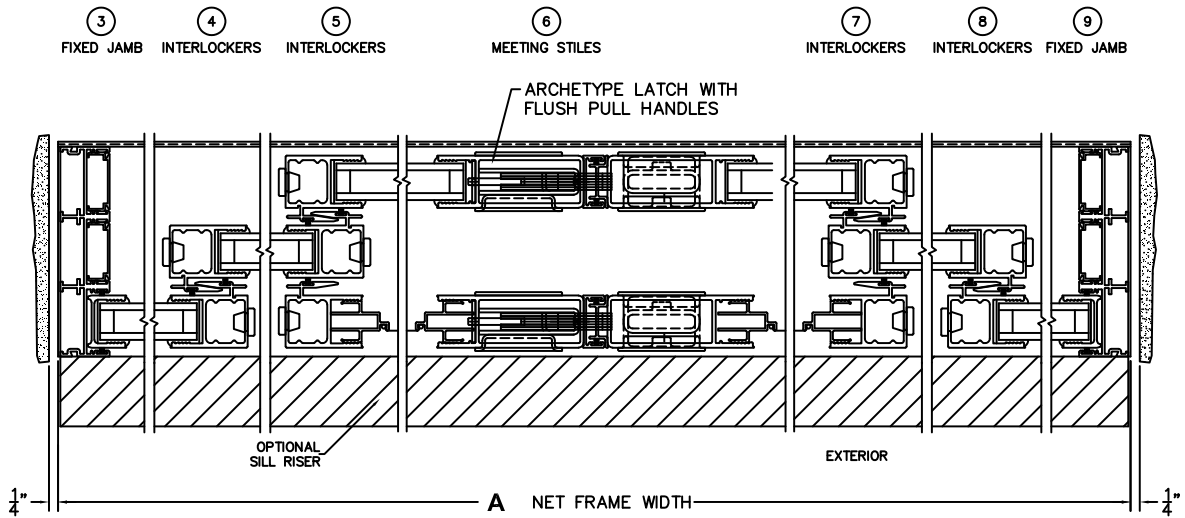

FLEETWOOD
WINDOWS & DOORS
FleetwoodUSA.com

NORWOOD 3070EX M/S
OOXIX00 CUSTOM CONFIGURATION
WITH SCREENS

ORDER NO.:

ITEM NO.:

REQUIRED DEALER INFO.

A (NET FRAME WIDTH)

B (NET FRAME HEIGHT)

SILL PAN HEIGHT (INTERIOR LEG)
(3/4", 1-1/16", 1-7/16" OR 1-7/8")

(USE RULER TO SCALE DIMENSIONS IN INCHES)

SCALE: 1/4

NOTES: