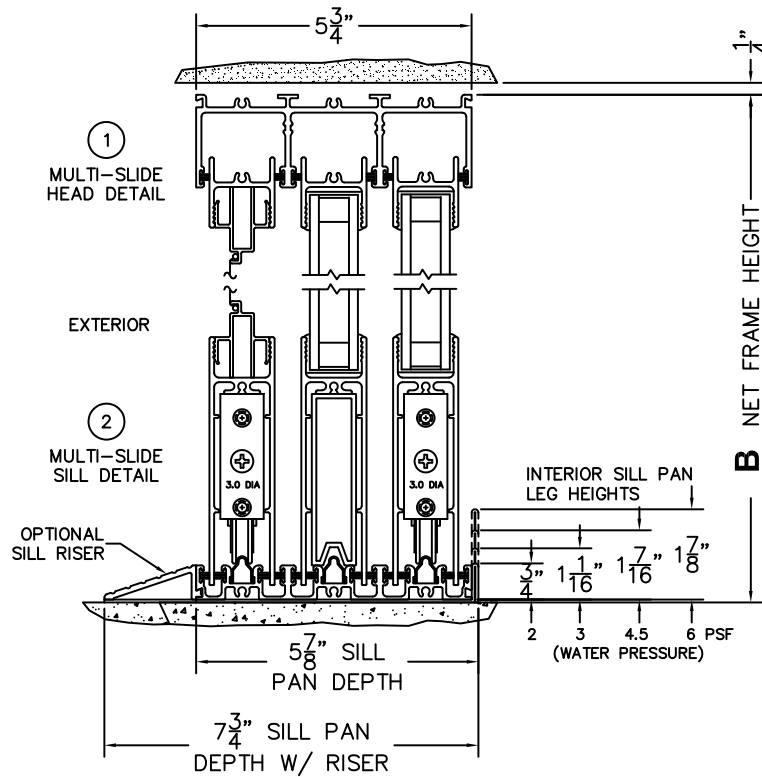

SILL PAN HEIGHT (INTERIOR LEG)  
(3/4", 1-1/16", 1-7/16" OR 1-7/8")

NOTES:

(USE RULER TO SCALE DIMENSIONS IN INCHES)

SCALE: 1/4

OOXIX00 DOOR SHOWN

**FLEETWOOD**  
WINDOWS & DOORS  
FleetwoodUSA.com

**NORWOOD 3070EX M/S**  
OOXIX00 CUSTOM CONFIGURATION  
WITH SCREENS

ORDER NO.:

ITEM NO.:

REQUIRED DEALER INFO.

**A** (NET FRAME WIDTH)

**B** (NET FRAME HEIGHT)

SILL PAN HEIGHT (INTERIOR LEG)  
(3/4", 1-1/16", 1-7/16" OR 1-7/8")

(USE RULER TO SCALE DIMENSIONS IN INCHES)

SCALE: 1/4