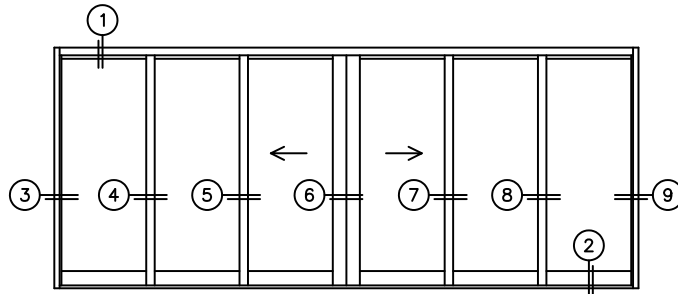

SILL PAN HEIGHT (INTERIOR LEG)  
(3/4", 1-1/16", 1-7/16" OR 1-7/8")

NOTES:

(USE RULER TO SCALE DIMENSIONS IN INCHES)

SCALE: 1/4

OOXIX00 DOOR SHOWN

**FLEETWOOD**  
WINDOWS & DOORS  
FleetwoodUSA.com

**NORWOOD 3070EX M/S**  
OOXIX00 CUSTOM CONFIGURATION  
WITH SCREENS

ORDER NO.:

ITEM NO.:

REQUIRED DEALER INFO.

**A** (NET FRAME WIDTH)

**B** (NET FRAME HEIGHT)

SILL PAN HEIGHT (INTERIOR LEG)  
(3/4", 1-1/16", 1-7/16" OR 1-7/8")

(USE RULER TO SCALE DIMENSIONS IN INCHES)

SCALE: 1/4