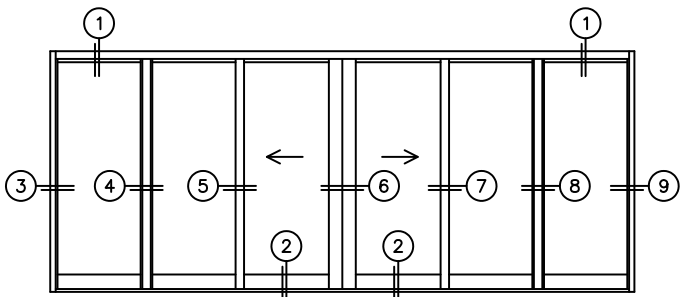

FLEETWOOD
WINDOWS & DOORS
FleetwoodUSA.com

NORWOOD 3070EX M/S
OOXIX00 STANDARD CONFIGURATION
WITH SCREENS

ORDER NO.:

ITEM NO.:

REQUIRED DEALER INFO.

A(NET FRAME WIDTH)

B(NET FRAME HEIGHT)

SILL PAN HEIGHT(INTERIOR LEG)
(3/4", 1-1/16", 1-7/16" OR 1-7/8")

NOTES:

(USE RULER TO SCALE DIMENSIONS IN INCHES)

SCALE: 1/4

OOXIX00 DOOR SHOWN

FLEETWOOD
WINDOWS & DOORS
FleetwoodUSA.com

NORWOOD 3070EX M/S
OOXIX00 CUSTOM CONFIGURATION
WITH SCREENS

ORDER NO.:

ITEM NO.:

(USE RULER TO SCALE DIMENSIONS IN INCHES)

SCALE: 1/4

REQUIRED DEALER INFO.

| | |
|--|--|
| A (NET FRAME WIDTH) | |
| B (NET FRAME HEIGHT) | |
| SILL PAN HEIGHT (INTERIOR LEG) (3/4", 1-1/16", 1-7/16" OR 1-7/8") | |