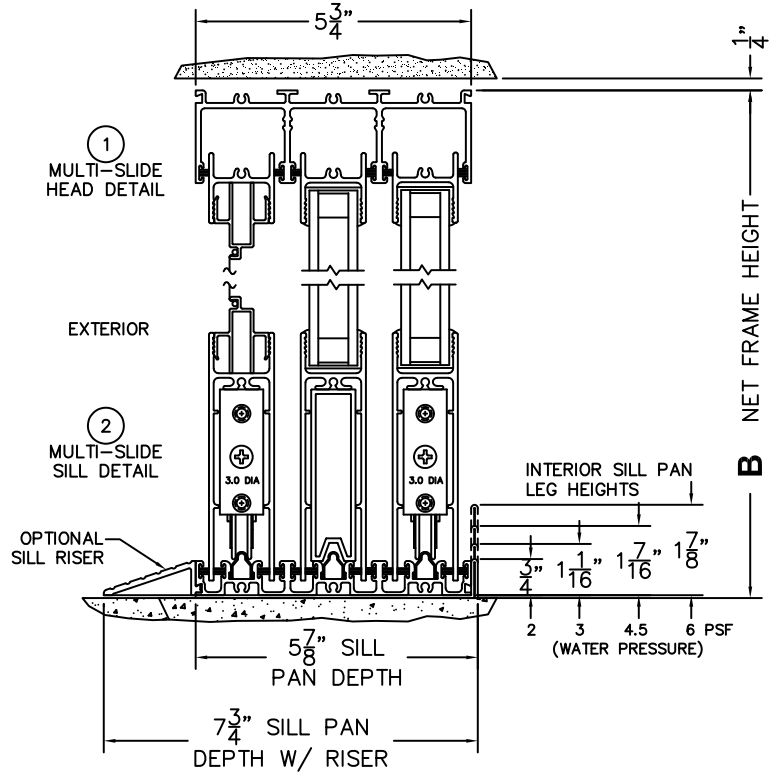

NOTES:

(USE RULER TO SCALE DIMENSIONS IN INCHES)

SCALE: 1/4

OOXIX00 DOOR SHOWN

FLEETWOOD
WINDOWS & DOORS
FleetwoodUSA.com

NORWOOD 3070EX M/S
OOXIX00 CUSTOM CONFIGURATION
WITH SCREENS

ORDER NO.:

ITEM NO.:

(USE RULER TO SCALE DIMENSIONS IN INCHES)

SCALE: 1/4

REQUIRED DEALER INFO.

| | |
|--|--|
| A (NET FRAME WIDTH) | |
| B (NET FRAME HEIGHT) | |
| SILL PAN HEIGHT (INTERIOR LEG) (3/4", 1-1/16", 1-7/16" OR 1-7/8") | |