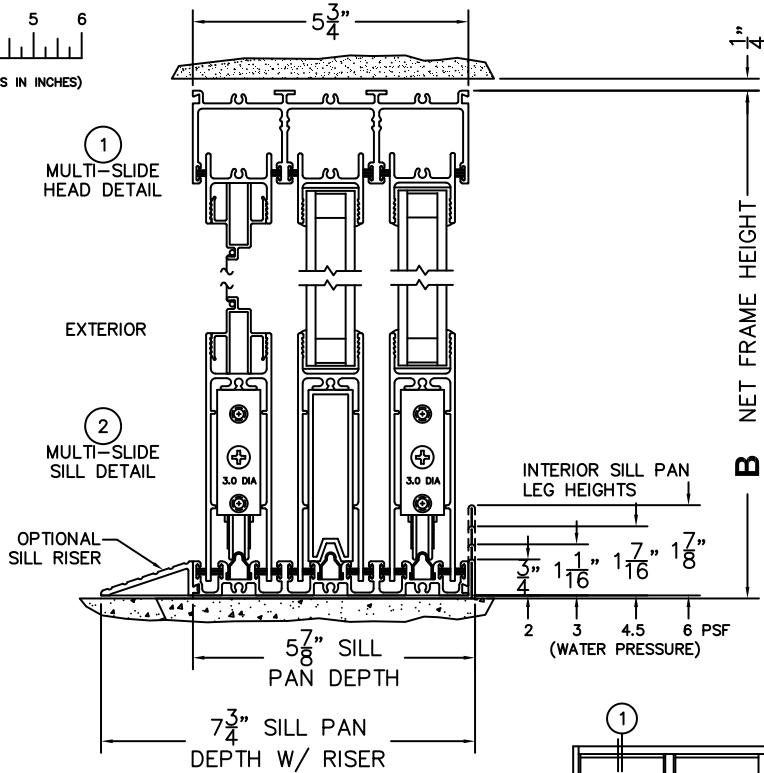

FLEETWOOD
WINDOWS & DOORS
FleetwoodUSA.com

NORWOOD 3070EX M/S
OOXIX00 STANDARD CONFIGURATION
WITH SCREENS

ORDER NO.:

ITEM NO.:

REQUIRED DEALER INFO.

A(NET FRAME WIDTH)

B(NET FRAME HEIGHT)

SILL PAN HEIGHT (INTERIOR LEG)
(3/4", 1-1/16", 1-7/16" OR 1-7/8")

NOTES:

(USE RULER TO SCALE DIMENSIONS IN INCHES)

SCALE: 1/4

OOXIX00 DOOR SHOWN

- ③
FIXED JAMB
- ④
T-MULLION
- ⑤
INTERLOCKERS
- ⑥
MEETING STILES
- ⑦
INTERLOCKERS
- ⑧
T-MULLION
- ⑨
FIXED JAMB

A NET FRAME WIDTH