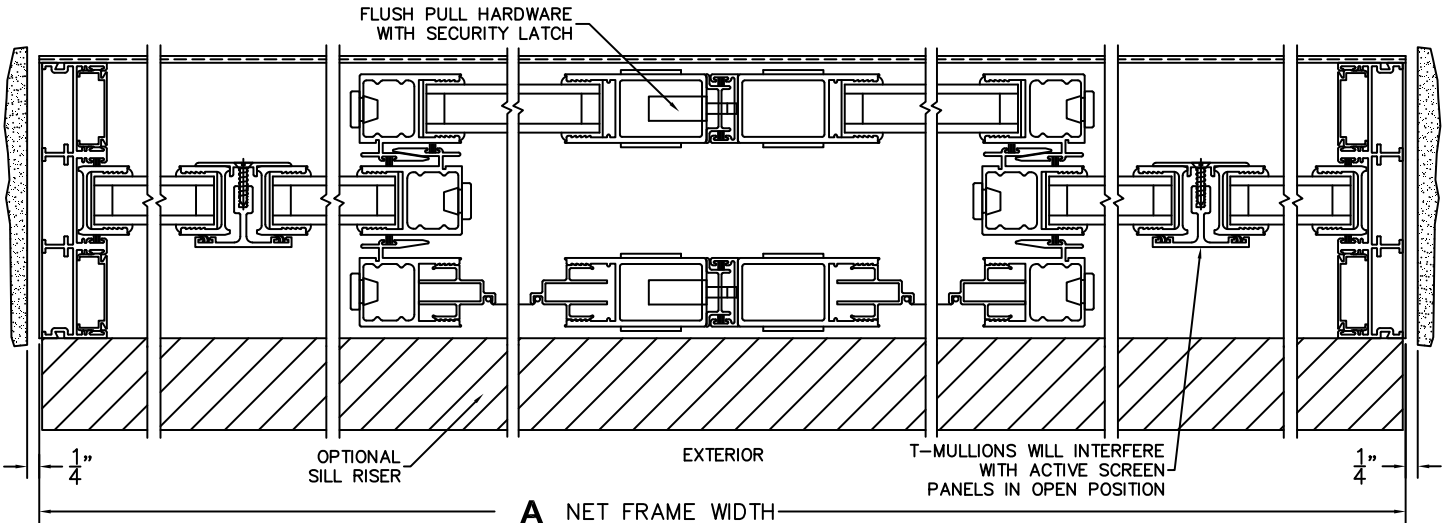

NOTES:

(USE RULER TO SCALE DIMENSIONS IN INCHES)

SCALE: 1/4

OOXIX00 DOOR SHOWN

- ③
FIXED JAMB
- ④
T-MULLION
- ⑤
INTERLOCKERS
- ⑥
MEETING STILES
- ⑦
INTERLOCKERS
- ⑧
T-MULLION
- ⑨
FIXED JAMB

A NET FRAME WIDTH