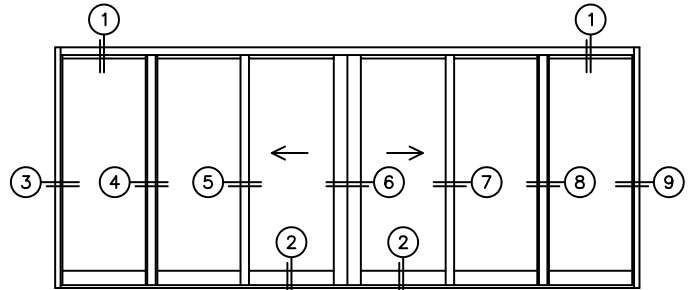

FLEETWOOD
WINDOWS & DOORS
FleetwoodUSA.com

NORWOOD 3070EX M/S
OOXIX00 STANDARD CONFIGURATION
WITH SCREENS

ORDER NO.:

ITEM NO.:

REQUIRED DEALER INFO.

A(NET FRAME WIDTH)

B(NET FRAME HEIGHT)

SILL PAN HEIGHT (INTERIOR LEG)
(3/4", 1-1/16", 1-7/16" OR 1-7/8")

NOTES:

(USE RULER TO SCALE DIMENSIONS IN INCHES)

SCALE: 1/4

OOXIX00 DOOR SHOWN

- ③
FIXED JAMB
- ④
T-MULLION
- ⑤
INTERLOCKERS
- ⑥
MEETING STILES
- ⑦
INTERLOCKERS
- ⑧
T-MULLION
- ⑨
FIXED JAMB

A NET FRAME WIDTH