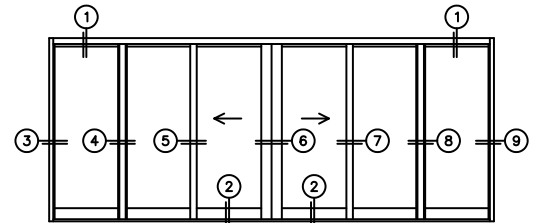

# NORWOOD 3070EX M/S

OOXIX00 STANDARD CONFIGURATION  
NO SCREENS

ORDER NO.:

ITEM NO.:

REQUIRED DEALER INFO.

**A**(NET FRAME WIDTH)

**B**(NET FRAME HEIGHT)

SILL PAN HEIGHT (INTERIOR LEG)  
(3/4", 1-1/16", 1-7/16" OR 1-7/8")

NOTES:

(USE RULER TO SCALE DIMENSIONS IN INCHES)

SCALE: 1/4

OOXIX00 DOOR SHOWN

- 3  
FIXED JAMB
- 4  
T-MULLION
- 5  
INTERLOCKERS
- 6  
MEETING STILES
- 7  
INTERLOCKERS
- 8  
T-MULLION
- 9  
FIXED JAMB