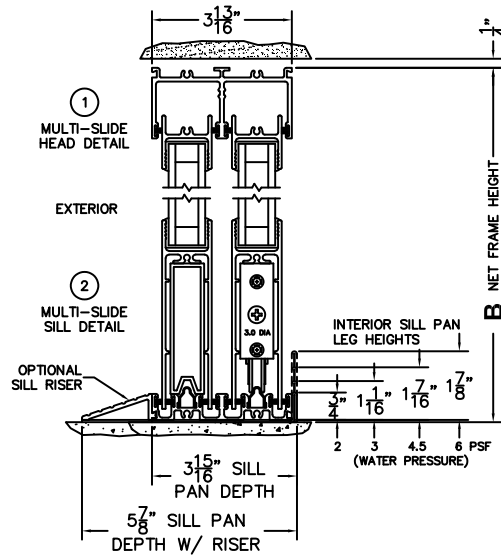

# NORWOOD 3070EX M/S

OOXIX00 STANDARD CONFIGURATION  
NO SCREENS

ORDER NO.:

ITEM NO.:

REQUIRED DEALER INFO.

**A**(NET FRAME WIDTH)

**B**(NET FRAME HEIGHT)

SILL PAN HEIGHT (INTERIOR LEG)  
(3/4", 1-1/16", 1-7/16" OR 1-7/8")

NOTES:

(USE RULER TO SCALE DIMENSIONS IN INCHES)

SCALE: 1/4

OOXIX00 DOOR SHOWN

- 3  
FIXED JAMB
- 4  
T-MULLION
- 5  
INTERLOCKERS
- 6  
MEETING STILES
- 7  
INTERLOCKERS
- 8  
T-MULLION
- 9  
FIXED JAMB