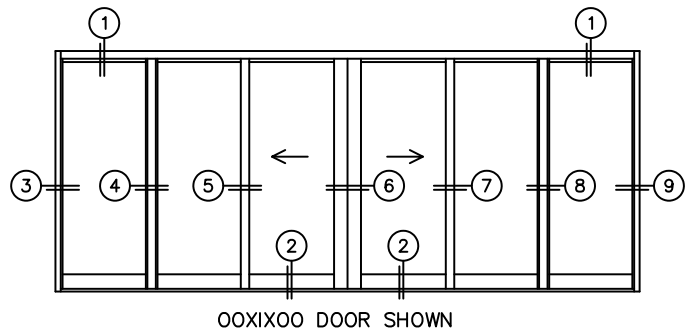

FLEETWOOD
WINDOWS & DOORS
FleetwoodUSA.com

NORWOOD 3070EX M/S
OOXIX00 STANDARD CONFIGURATION
NO SCREENS

ORDER NO.:

ITEM NO.:

REQUIRED DEALER INFO.

A(NET FRAME WIDTH)

B(NET FRAME HEIGHT)

SILL PAN HEIGHT (INTERIOR LEG)
(3/4", 1-1/16", 1-7/16" OR 1-7/8")

NOTES:

(USE RULER TO SCALE DIMENSIONS IN INCHES)

SCALE: 1/4

- 3
FIXED JAMB
- 4
T-MULLION
- 5
INTERLOCKERS
- 6
MEETING STILES
- 7
INTERLOCKERS
- 8
T-MULLION
- 9
FIXED JAMB