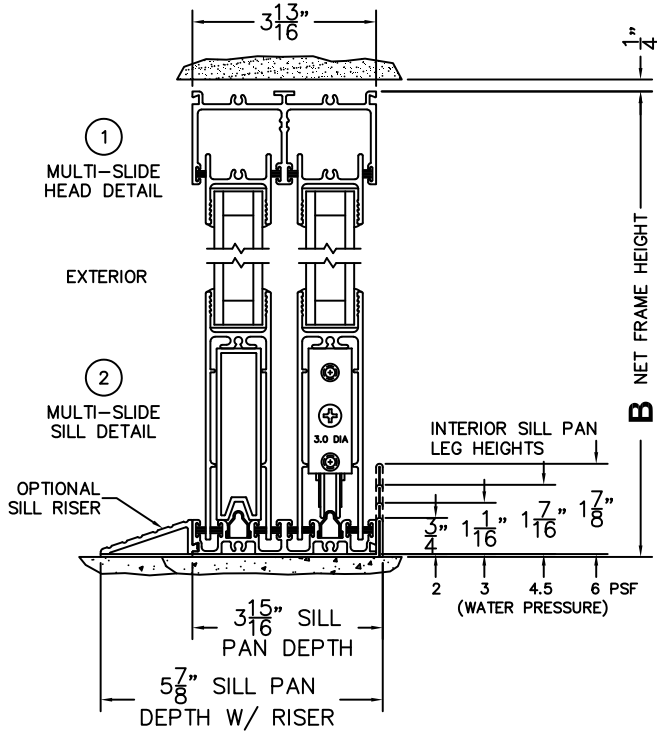

FLEETWOOD
WINDOWS & DOORS
FleetwoodUSA.com

NORWOOD 3070EX M/S
OOXIX00 STANDARD CONFIGURATION
NO SCREENS

ORDER NO.:

ITEM NO.:

REQUIRED DEALER INFO.

A(NET FRAME WIDTH)

B(NET FRAME HEIGHT)

SILL PAN HEIGHT (INTERIOR LEG)
(3/4", 1-1/16", 1-7/16" OR 1-7/8")

NOTES:

(USE RULER TO SCALE DIMENSIONS IN INCHES)

SCALE: 1/4

- 3
FIXED JAMB
- 4
T-MULLION
- 5
INTERLOCKERS
- 6
MEETING STILES
- 7
INTERLOCKERS
- 8
T-MULLION
- 9
FIXED JAMB